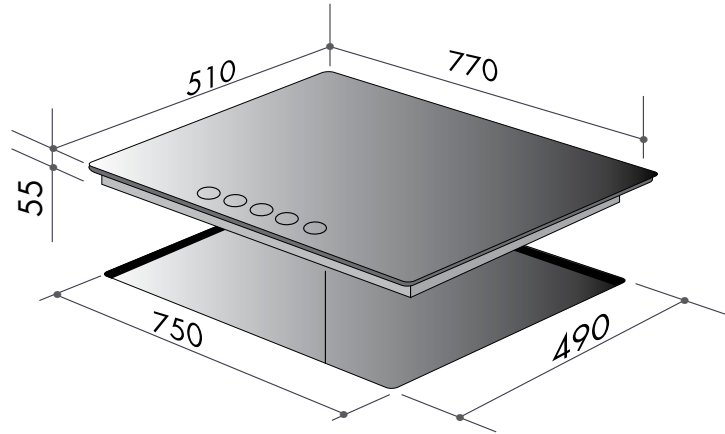

ILVE COMMERCIAL

MULTI-RESIDENTIAL & HOME BUILDER PRODUCT RANGE

ILBV775 77CM BUILT-IN GAS COOKTOP

i Cooktop
EAN code: 9341584037060 (ILBV775)
Product Size: 770W x 510D x 55H
Cutout Size: 750W X 490D

NB: drawings are not to scale —
they are to be used as a guide only