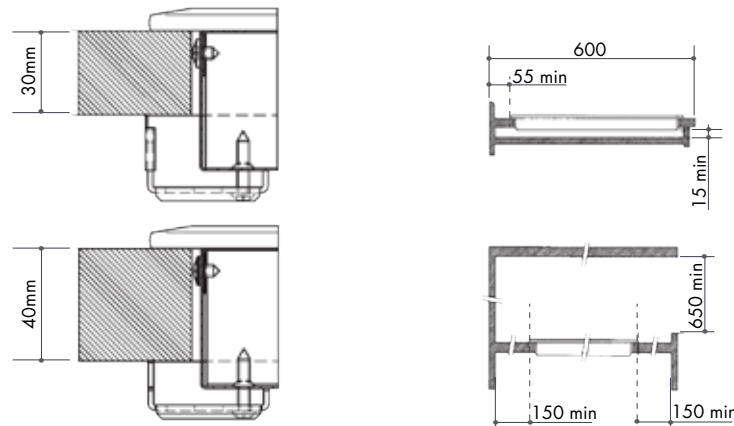

ILVE COMMERCIAL

MULTI-RESIDENTIAL & HOME BUILDER PRODUCT RANGE

ILBV775 77CM BUILT-IN GAS COOKTOP

i Cooktop
EAN code: 9341584037060 (ILBV775)
Product Size: 770W x 510D x 55H
Cutout Size: 750W X 490D

NB: drawings are not to scale —
they are to be used as a guide only