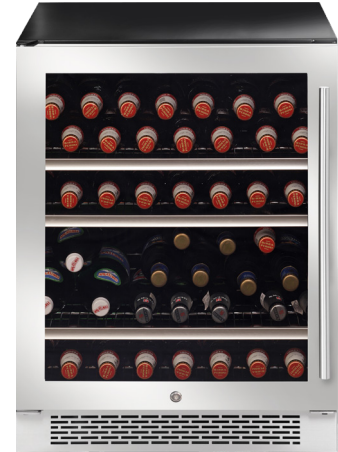

ILVE COMMERCIAL

MULTI-RESIDENTIAL & HOME BUILDER PRODUCT RANGE

ILBC142X L&R 60CM BEVERAGE CENTRE

- 
24 MONTH
WARRANTY
- 
60CM
WIDE
- 
142
CANS
- 
ANTI-UV
GLASS
- 
3
SHELVES
- 
CHILD
LOCK
- 
TOUCH
CONTROL
- 
LED
DISPLAY

Left hand hinge pictured

ILBC142X L&R BEVERAGE CENTRE

FINISH

- Stainless steel door fascia
- Black interior and body

FEATURES

- Built-in or freestanding installation
- White LED temperature display
- R600a refrigerant
- Compressor cooling system
- Frost free
- Touch control
- 3 x metal wire shelves

CAPACITY

- 142 cans

DOOR

- Tinted anti-UV glass door
- Tinted glass door
- Door lock / child lock
- Available with left or right hinge

TEMPERATURE

- 2°C-10°C temperature range
- Temperature alarm
- Temperature memory setting
- >65% humidity