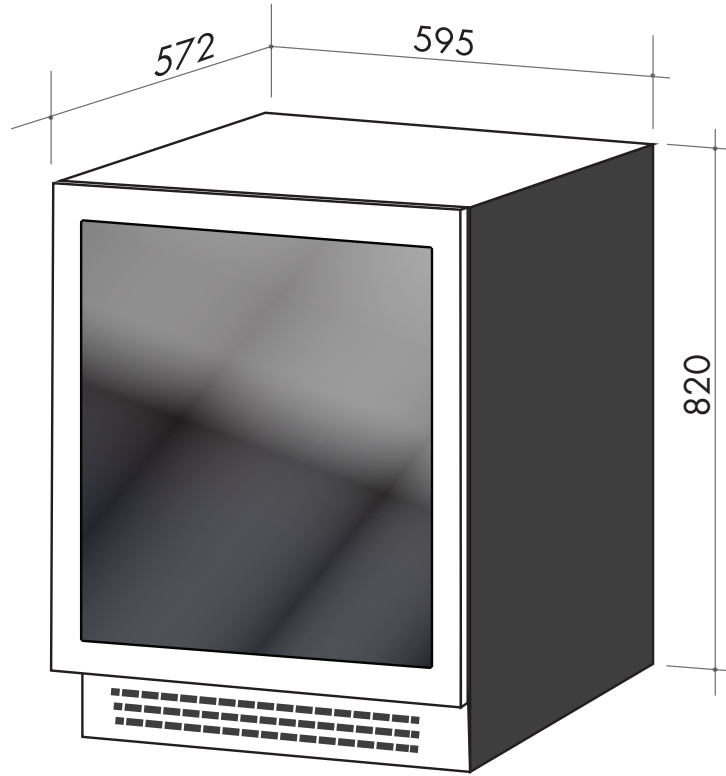

CAPACITY

- 142 cans

DOOR

- Tinted anti-UV glass door
- Tinted glass door
- Door lock / child lock
- Available with left or right hinge

TEMPERATURE

- 2°C-10°C temperature range
- Temperature alarm
- Temperature memory setting
- >65% humidity

MULTI-RESIDENTIAL & HOME BUILDER PRODUCT RANGE

ILBC142X L&R 60CM BEVERAGE CENTRE

Beverage Centre
EAN code: 9341584036254 (ILBC142XL) 9341584036261 (ILBC142XR)
 Product Size: 595W x 572D x 820H mm
 Daily energy consumption: 0.40 kWh