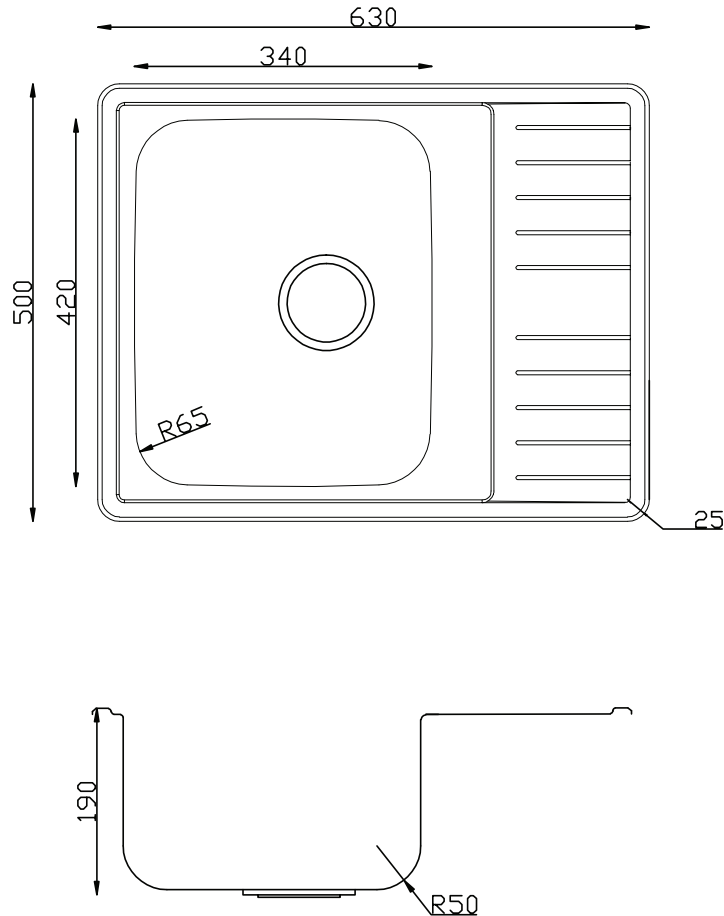

FINISH

- Polished 304 stainless steel 0.80mm thick

SIZE

- Overall Size: 630 x 500mm
- Bowl Size: 340 x 420mm
- Bowl Depth: 190mm
- Cut out: 618 x 488mm
- Minimum Cabinet Size: 40mm

TECHNICAL INFORMATION

- reversible left/right hand bowl
- Installation Style: Inset

New Zealand
PO Box 11,160
Sockburn Christchurch
F 03 344 5906

INSET SINGLE BOWL SINK WITH MINI DRAINER

MODEL CHEST

 **ARTUSI**
THE ART OF LIVING

TECHNICAL DIAGRAM

NB: drawings are not to scale — they are to be used for detailed installation instructions, please refer to user guide.

EAN 9347777003058

CHEST single bowl with mini drainer
Plug type: 90mm Wastekit hole no overflow

AR07062021

DISCLAIMER

Eurolinx PTY LTD, is continually seeking ways to improve the design specifications, aesthetics and production techniques of its products. As a result alterations to our products and designs take place continually. Whilst every effort is made to produce information and literature that is up to date, this brochure should not be regarded as an infallible guide to the current specifications, nor does it constitute an offer for the sale of any particular product. Product dimensions indicated in our literature is indicative only. Actual product only should be used to define dimension cut outs. Distributors, and retailers are not agents of Eurolinx and are not authorized to bind Eurolinx by any express or implied undertaking or representation.