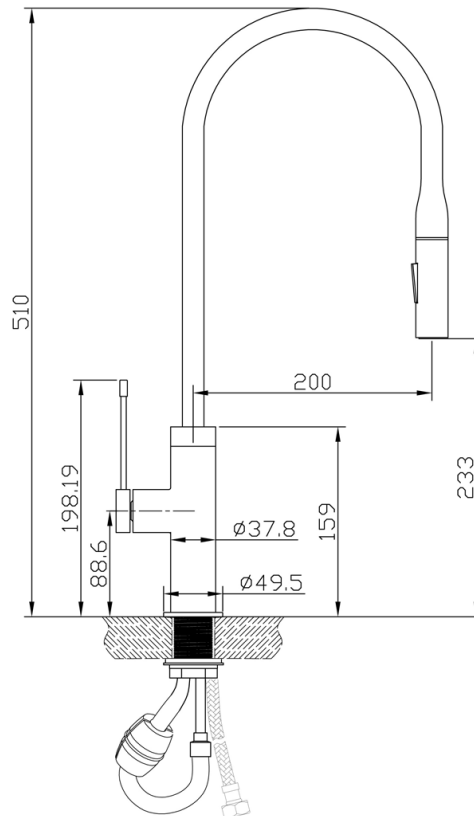

New Zealand
PO Box 11,160
Sockburn Christchurch
F 03 344 5906

GOOSENECK MIXER TAP WITH PULL OUT HOSE

MODEL ASM201X

 **ARTUSI**
THE ART OF LIVING

TECHNICAL DIAGRAM

NB: drawings are not to scale — they are to be used for detailed installation instructions, please refer to user guide.