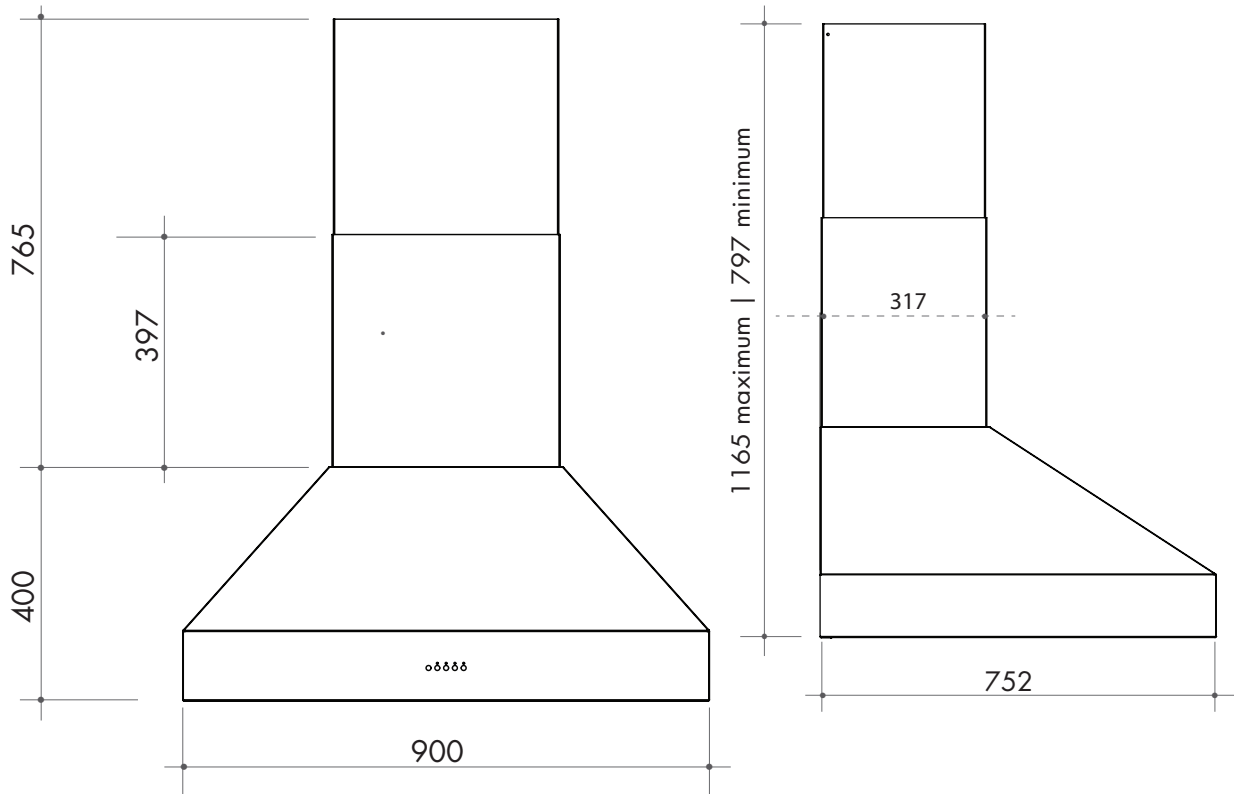

DETAILED INFORMATION

- Sizes: 90cm and 120cm
- Colour: Stainless Steel
- Ducting size: 2 x 150mm outlets

OPTIONAL EXTRA

- x 2 Charcoal Filters: 0051H01000

Range hood extraction rate m³/hr reading is measured at 1m duct up, 1x90° C bend and 1m vertical duct

ILVE COMMERCIAL

MULTI-RESIDENTIAL & HOME BUILDER PRODUCT RANGE

XBBQ-90 90CM BBQ RANGE HOOD

i Rangehood
 EAN code: 9341584035394 (XBBQ90)
 Product Size: 900W x 752D x 797-1165H mm

NB: drawings are not to scale — they are to be used as a guide only