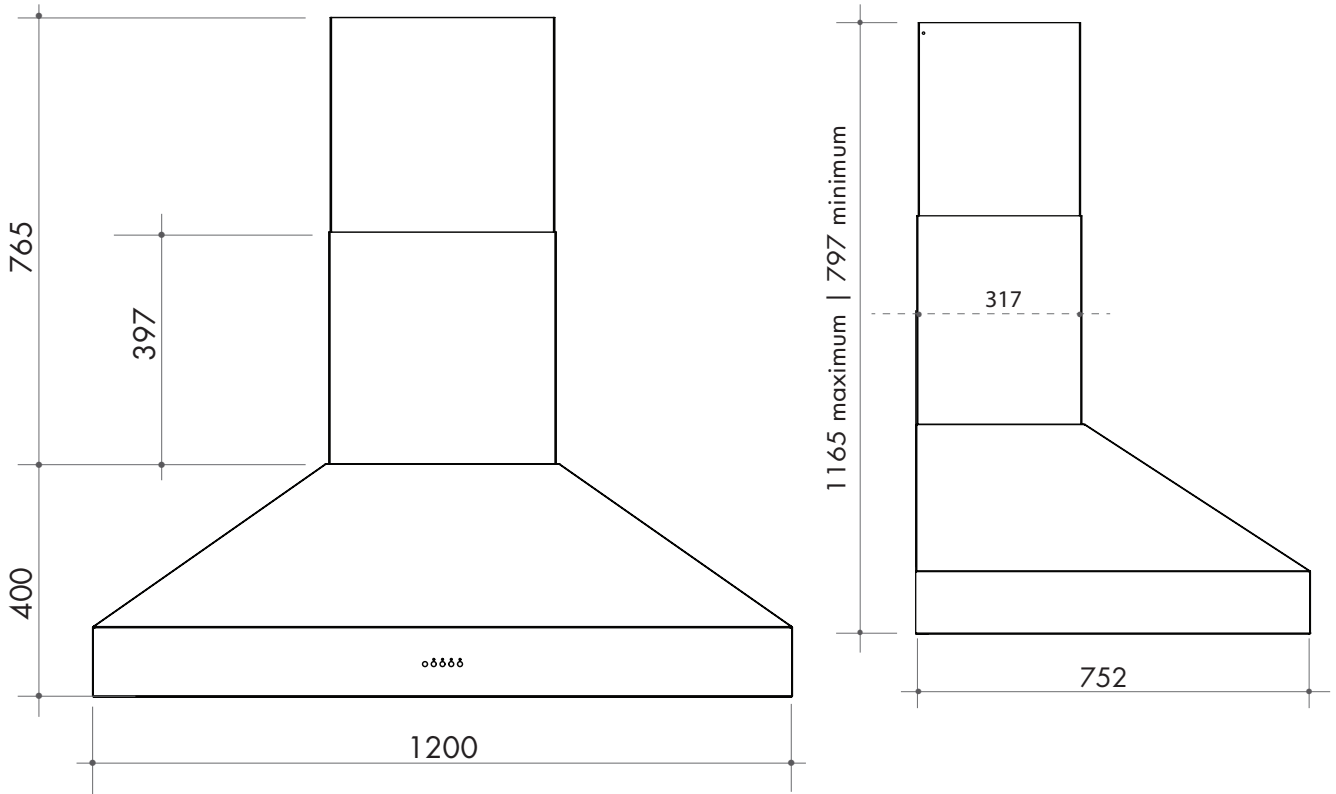

##### DETAILED INFORMATION

- Sizes: 90cm and 120cm
- Colour: Stainless Steel
- Ducting size: 2 x 150mm outlets

### XBBQ-120 120CM BBQ RANGE HOOD

**i** Rangehood  
 EAN code: 9341584035400 (XBBQ120)  
 Product Size: 1200W x 752D x 797-1165H mm

NB: drawings are not to scale — they are to be used as a guide only

**FOLLOW US:**