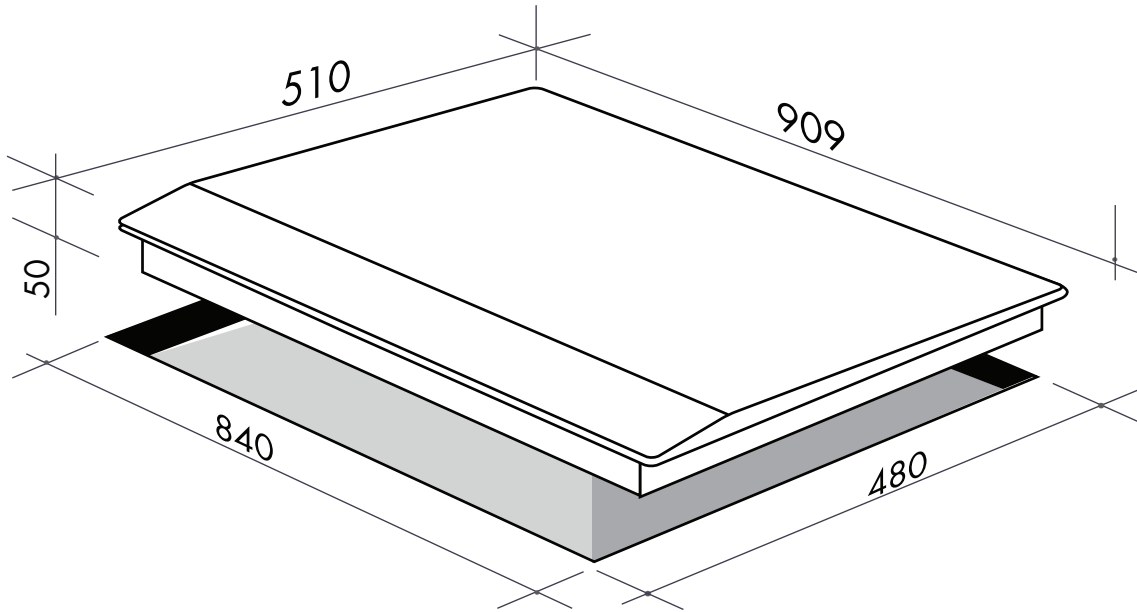

## MULTI-RESIDENTIAL & HOME BUILDER PRODUCT RANGE

**ILGP95X** 90CM BUILT-IN GAS COOKTOP

**i** Cooktop  
**EAN code: 9341584032683 (ILGP95X)**  
 Product Size: 909W x 510D x 50H mm  
 Cutout Size: 840W x 480D mm