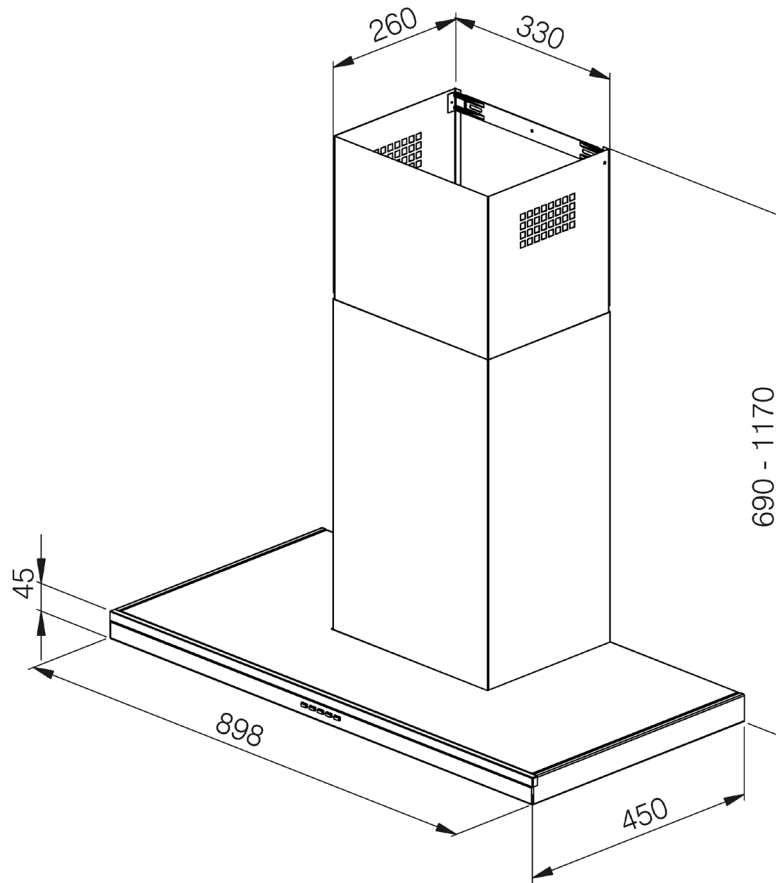

Stainless Steel

ILVE COMMERCIAL

MULTI-RESIDENTIAL & HOME BUILDER PRODUCT RANGE

H15-S 90CM CANOPY RANGE HOOD

Rangehood
EAN code: 9341584030719 (H15-S)

Product Size: 898W x 450D x 690-1170H mm

 NB: drawings are not to scale —
they are to be used as a guide only