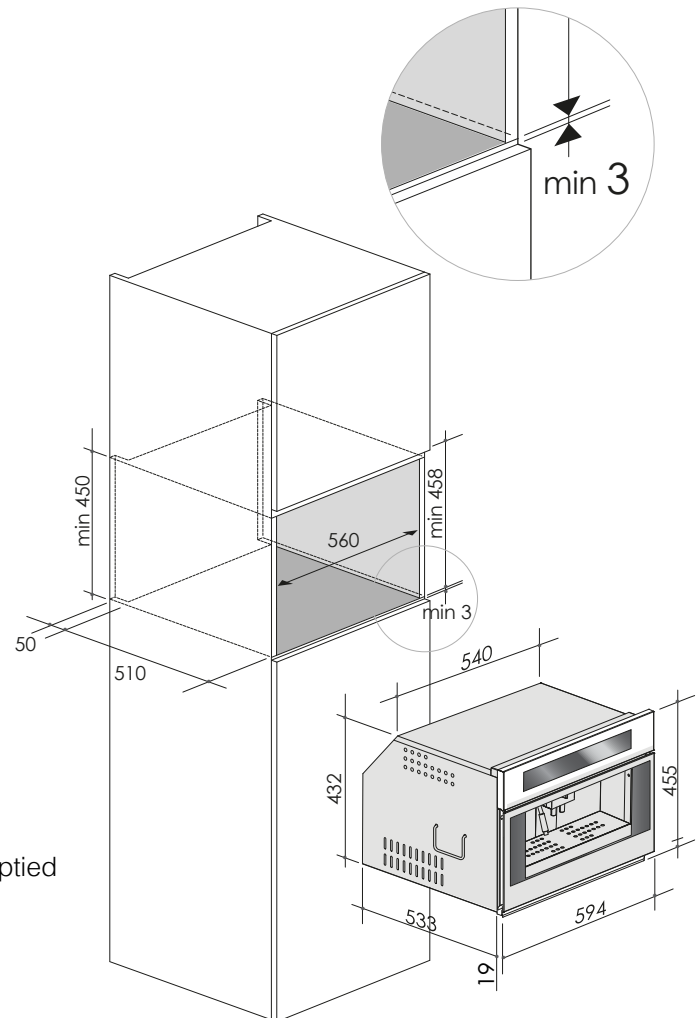

Coffee Machine

ILEM45BV

Model ILEM45X

Features

- Black glass
- 38 litres
- automatic operation
- coffee-bean grinder
- simultaneous, alternating, preparation of
 - 2 cups of espresso coffee
 - 2 cups of diluted coffee
 - steam dispenser
 - hot water dispenser
- touch-control instrument panel
- stand-by (energy savings)
- water-hardness setting
- coffee and water top-off indicator lights
- coffee-bean container (400g)
- connection cable with plug

Capacity

- 2.5L water tank

Cleaning

- indicator that the ground coffee container needs to be emptied
- cleaning indicator light decalcification filter indicator light

Temperature

- heating time: 3 minutes

594W x 455H x 533+19D