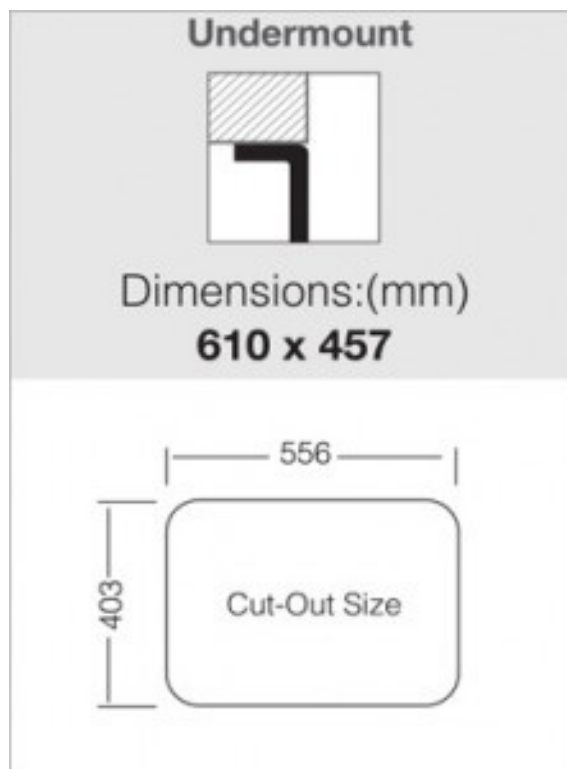

## PRODUCT INFORMATION

- Bowl Depth: 228mm
- Thickness: 1mm
- Cut-Out Size 403mm x 556mm
- Min. Cabinet Size: 600mm
- Finished Polished
- Capacity: 49.6 Litres

EAN

AR070819

## TECHNICAL DIAGRAM

NB: drawings are not to scale — they are to be used for detailed installation instructions, please refer to user guide.

VINE Single bowl sink

**EAN**

AR070819