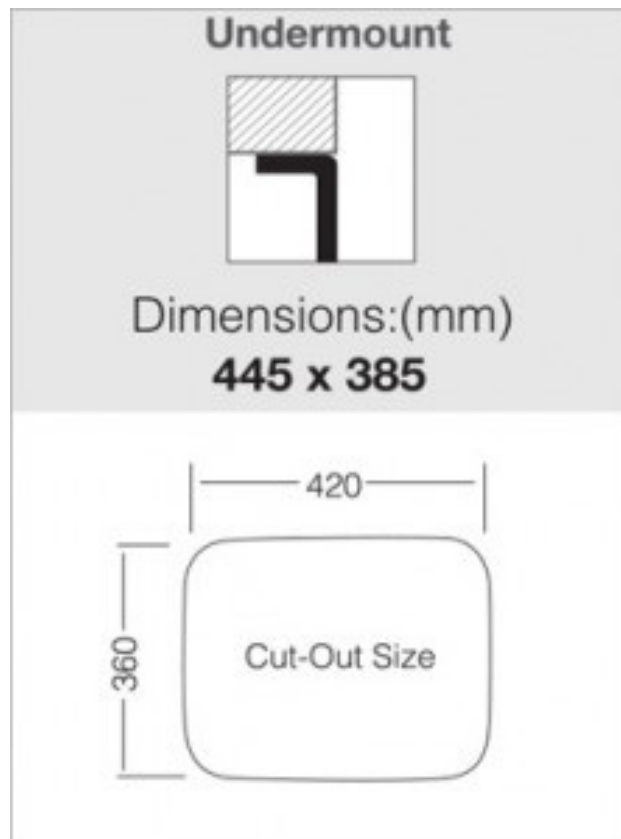

TECHNICAL DIAGRAM

NB: drawings are not to scale — they are to be used for detailed installation instructions, please refer to user guide.

BOW Undermount single bowl sink

EAN

AR020819

DISCLAIMER

Eurolinx PTY LTD, is continually seeking ways to improve the design specifications, aesthetics and production techniques of its products. As a result alterations to our products and designs take place continually. Whilst every effort is made to produce information and literature that is up to date, this brochure should not be regarded as an infallible guide to the current specifications, nor does it constitute an offer for the sale of any particular product. Product dimensions indicated in our literature is indicative only. Actual product only should be used to define dimension cut outs. Distributors, and retailers are not agents of Eurolinx and are not authorized to bind Eurolinx by any express or implied undertaking or representation.

FOLLOW US ON: [instagram.com/artusi_appliances](https://www.instagram.com/artusi_appliances)

www.linkedin.com/company/eurolinx-pty-ltd-t-a-lve/

Australia National Telephone Number 1300 (694 583) New Zealand Telephone Number 64 3 344 5913
Artusi showroom hours: Tuesday to Friday - 9am-5pm, Saturday - 10am-4pm, Sunday and Monday - closed
* Melbourne showroom hours: Tuesday to Saturday - 10am-4pm

[artusi.com.au](https://www.artusi.com.au)

NSW & ACT (Head Office)
48-50 Moore Street
Leichhardt
F 02 8569 4699

VIC & SA
1211 Toorak Road
Camberwell
F 03 9809 2155

QLD
1/42 Cavendish Road
Coorparoo
F 07 3397 0850

WA & NT
Unit 10/55 Howe Street
Osborne Park
F 08 9201 9188

New Zealand
PO Box 11,160
Sockburn Christchurch
F 03 344 5906