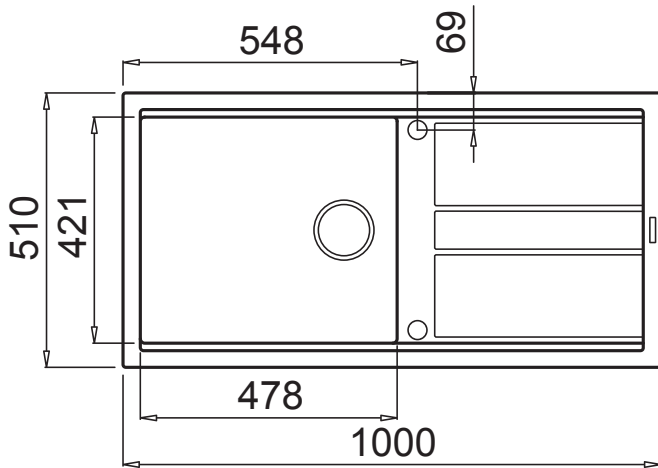

TECHNICAL INFORMATION

- 1000 x 510mm
- built-in: 980 x 480mm

EAN AGS1001B: 9347777001481

EAN AGS1001W: 9347777001498

AR18062021

DISCLAIMER

Eurolinx PTY LTD, is continually seeking ways to improve the design specifications, aesthetics and production techniques of its products. As a result alterations to our products and designs take place continually. Whilst every effort is made to produce information and literature that is up to date, this brochure should not be regarded as an infallible guide to the current specifications, nor does it constitute an offer for the sale of any particular product. Product dimensions indicated in our literature is indicative only. Actual product only should be used to define dimension cut outs. Distributors, and retailers are not agents of Eurolinx and are not authorized to bind Eurolinx by any express or implied undertaking or representation.

New Zealand
PO Box 11,160
Sockburn Christchurch
F 03 344 5906

GRANITEK SINGLE-BOWL SINK WITH DRAINER

MODEL AGS1001 B/W

TECHNICAL DIAGRAM

Features

- 1000x510** Dimensions (mm)
- 980x480** Built-in hole (mm)
- 600** Base
- Inset**
- Anti-bacterial surface**
- Reversible**
- Rectangular overflow**
- 200** Bowl depth (mm)

Technical data sheet Best480 Under Mount

NB: drawings are not to scale — they are to be used for detailed installation instructions, please refer to user guide.

EAN AGS1001B: 9347777001481

EAN AGS1001W: 9347777001498