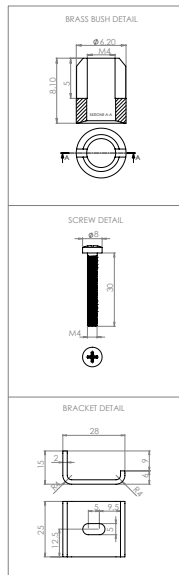

TECHNICAL INFORMATION

- 1000 x 510mm
- built-in: 980 x 480mm

EAN AGS1001B: 9347777001481

EAN AGS1001W: 9347777001498

AR18062021

DISCLAIMER

Eurolinx PTY LTD, is continually seeking ways to improve the design specifications, aesthetics and production techniques of its products. As a result alterations to our products and designs take place continually. Whilst every effort is made to produce information and literature that is up to date, this brochure should not be regarded as an infallible guide to the current specifications, nor does it constitute an offer for the sale of any particular product. Product dimensions indicated in our literature is indicative only. Actual product only should be used to define dimension cut outs. Distributors, and retailers are not agents of Eurolinx and are not authorized to bind Eurolinx by any express or implied undertaking or representation.

New Zealand
PO Box 11,160
Sockburn Christchurch
F 03 344 5906

GRANITEK SINGLE-BOWL SINK WITH DRAINER

MODEL AGS1001 B/W

TECHNICAL DIAGRAM

Features

- 1000x510** Dimensions (mm)
- 980x480** Built-in hole (mm)
- 600** Base
- Inset**
- Anti-bacterial surface**
- Reversible**
- Rectangular overflow**
- 200** Bowl depth (mm)

Technical data sheet Best480 Under Mount

NB: drawings are not to scale — they are to be used for detailed installation instructions, please refer to user guide.

EAN AGS1001B: 9347777001481

EAN AGS1001W: 9347777001498