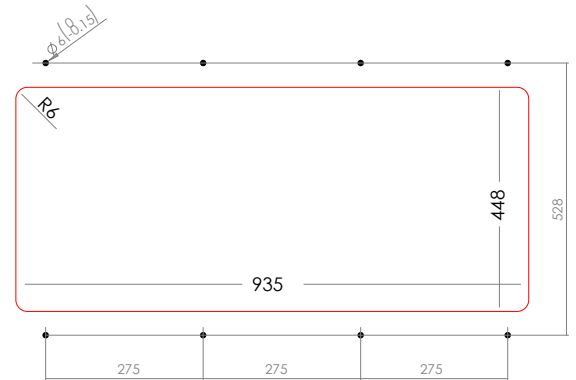

New Zealand
PO Box 11,160
Sockburn Christchurch
F 03 344 5906

GRANITEK SINGLE-BOWL SINK WITH DRAINER

MODEL AGS1001 B/W

TECHNICAL DIAGRAM

Features

- 1000x510** Dimensions (mm)
- 980x480** Built-in hole (mm)
- 600** Base
- Inset**
- Anti-bacterial surface**
- Reversible**
- Rectangular overflow**
- 200** Bowl depth (mm)

Technical data sheet Best480 Under Mount

NB: drawings are not to scale — they are to be used for detailed installation instructions, please refer to user guide.

EAN AGS1001B: 9347777001481

EAN AGS1001W: 9347777001498