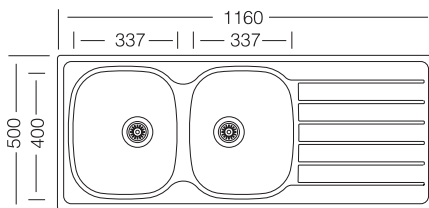

DOUBLE BOWL SINK WITH DRAINER

MODEL DEVON

AVAILABLE WITH LEFT OR RIGHT-HAND BOWL

PRODUCT INFORMATION

FINISH

- AISI 304 satin finish stainless steel 0.8mm thick

SIZE

- Size: 1160W x 500D mm
- Bowl size | depth: 345 x 400 | 150/165 mm
- Cutout: 1140W x 482D mm
- Minimum cabinet size: 800 mm

New Zealand
PO Box 11,160
Sockburn Christchurch
F 03 344 5906

DOUBLE BOWL SINK WITH DRAINER

MODEL DEVON

TECHNICAL DIAGRAM

NB: drawings are not to scale — they are to be used for detailed installation instructions, please refer to user guide.