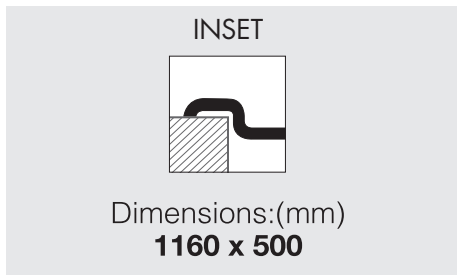

DOUBLE BOWL SINK WITH DRAINER

MODEL DEVON

AVAILABLE WITH LEFT OR RIGHT-HAND BOWL

PRODUCT INFORMATION

FINISH

- AISI 304 satin finish stainless steel 0.8mm thick

SIZE

- Size: 1160W x 500D mm
- Bowl size | depth: 345 x 400 | 150/165 mm
- Cutout: 1140W x 482D mm
- Minimum cabinet size: 800 mm

New Zealand
PO Box 11,160
Sockburn Christchurch
F 03 344 5906

DOUBLE BOWL SINK WITH DRAINER

MODEL DEVON

TECHNICAL DIAGRAM

NB: drawings are not to scale — they are to be used for detailed installation instructions, please refer to user guide.