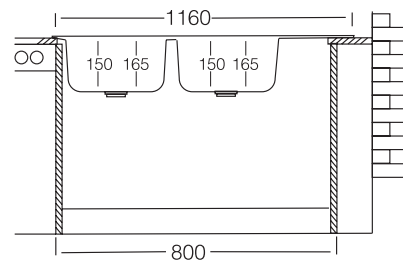

DOUBLE BOWL SINK WITH DRAINER

MODEL DEVON

AVAILABLE WITH LEFT OR RIGHT-HAND BOWL

PRODUCT INFORMATION

FINISH

- AISI 304 satin finish stainless steel 0.8mm thick

SIZE

- Size: 1160W x 500D mm
- Bowl size | depth: 345 x 400 | 150/165 mm
- Cutout: 1140W x 482D mm
- Minimum cabinet size: 800 mm

New Zealand
PO Box 11,160
Sockburn Christchurch
F 03 344 5906

DOUBLE BOWL SINK WITH DRAINER

MODEL DEVON

TECHNICAL DIAGRAM

NB: drawings are not to scale — they are to be used for detailed installation instructions, please refer to user guide.