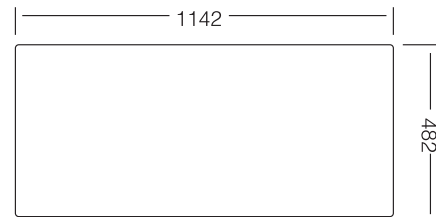

DOUBLE BOWL SINK WITH DRAINER

MODEL DEVON

AVAILABLE WITH LEFT OR RIGHT-HAND BOWL

PRODUCT INFORMATION

FINISH

- AISI 304 satin finish stainless steel 0.8mm thick

SIZE

- Size: 1160W x 500D mm
- Bowl size | depth: 345 x 400 | 150/165 mm
- Cutout: 1140W x 482D mm
- Minimum cabinet size: 800 mm

New Zealand
PO Box 11,160
Sockburn Christchurch
F 03 344 5906

DOUBLE BOWL SINK WITH DRAINER

MODEL DEVON

TECHNICAL DIAGRAM

NB: drawings are not to scale — they are to be used for detailed installation instructions, please refer to user guide.