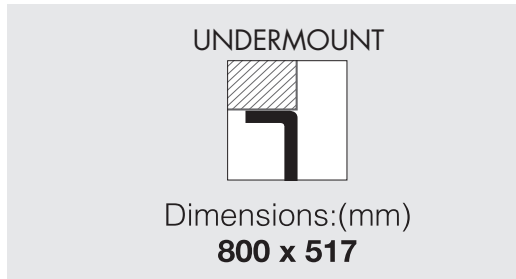

SIZE

- Size: 800W x 517D mm
- Bowl size | depth: 360 x 460 | 185 mm
- Cutout: 760W x 460D mm
- Minimum cabinet size: 850mm

EAN 9347777002525

AR18062021

DISCLAIMER

Eurolinx PTY LTD, is continually seeking ways to improve the design specifications, aesthetics and production techniques of its products. As a result alterations to our products and designs take place continually. Whilst every effort is made to produce information and literature that is up to date, this brochure should not be regarded as an infallible guide to the current specifications, nor does it constitute an offer for the sale of any particular product. Product dimensions indicated in our literature is indicative only. Actual product only should be used to define dimension cut outs. Distributors, and retailers are not agents of Eurolinx and are not authorized to bind Eurolinx by any express or implied undertaking or representation.

New Zealand
PO Box 11,160
Sockburn Christchurch
F 03 344 5906

DOUBLE-BOWL SINK

MODEL COVENTRY

TECHNICAL DIAGRAM

NB: drawings are not to scale — they are to be used for detailed installation instructions, please refer to user guide.