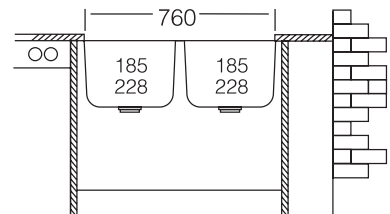

SIZE

- Size: 800W x 517D mm
- Bowl size | depth: 360 x 460 | 185 mm
- Cutout: 760W x 460D mm
- Minimum cabinet size: 850mm

EAN 9347777002525

AR18062021

DISCLAIMER

Eurolinx PTY LTD, is continually seeking ways to improve the design specifications, aesthetics and production techniques of its products. As a result alterations to our products and designs take place continually. Whilst every effort is made to produce information and literature that is up to date, this brochure should not be regarded as an infallible guide to the current specifications, nor does it constitute an offer for the sale of any particular product. Product dimensions indicated in our literature is indicative only. Actual product only should be used to define dimension cut outs. Distributors, and retailers are not agents of Eurolinx and are not authorized to bind Eurolinx by any express or implied undertaking or representation.

New Zealand
PO Box 11,160
Sockburn Christchurch
F 03 344 5906

DOUBLE-BOWL SINK

MODEL COVENTRY

TECHNICAL DIAGRAM

NB: drawings are not to scale — they are to be used for detailed installation instructions, please refer to user guide.