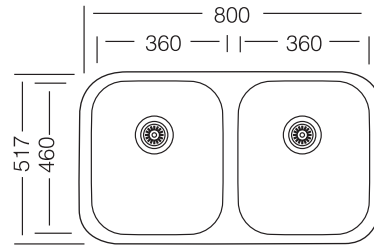

SIZE

- Size: 800W x 517D mm
- Bowl size | depth: 360 x 460 | 185 mm
- Cutout: 760W x 460D mm
- Minimum cabinet size: 850mm

EAN 9347777002525

AR18062021

DISCLAIMER

Eurolinx PTY LTD, is continually seeking ways to improve the design specifications, aesthetics and production techniques of its products. As a result alterations to our products and designs take place continually. Whilst every effort is made to produce information and literature that is up to date, this brochure should not be regarded as an infallible guide to the current specifications, nor does it constitute an offer for the sale of any particular product. Product dimensions indicated in our literature is indicative only. Actual product only should be used to define dimension cut outs. Distributors, and retailers are not agents of Eurolinx and are not authorized to bind Eurolinx by any express or implied undertaking or representation.

New Zealand
PO Box 11,160
Sockburn Christchurch
F 03 344 5906

DOUBLE-BOWL SINK

MODEL COVENTRY

TECHNICAL DIAGRAM

NB: drawings are not to scale — they are to be used for detailed installation instructions, please refer to user guide.