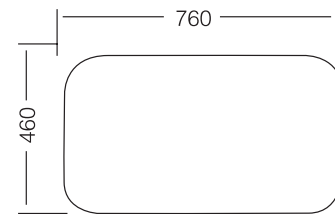

SIZE

- Size: 800W x 517D mm
- Bowl size | depth: 360 x 460 | 185 mm
- Cutout: 760W x 460D mm
- Minimum cabinet size: 850mm

EAN 9347777002525

AR18062021

DISCLAIMER

Eurolinx PTY LTD, is continually seeking ways to improve the design specifications, aesthetics and production techniques of its products. As a result alterations to our products and designs take place continually. Whilst every effort is made to produce information and literature that is up to date, this brochure should not be regarded as an infallible guide to the current specifications, nor does it constitute an offer for the sale of any particular product. Product dimensions indicated in our literature is indicative only. Actual product only should be used to define dimension cut outs. Distributors, and retailers are not agents of Eurolinx and are not authorized to bind Eurolinx by any express or implied undertaking or representation.

New Zealand
PO Box 11,160
Sockburn Christchurch
F 03 344 5906

DOUBLE-BOWL SINK

MODEL COVENTRY

TECHNICAL DIAGRAM

NB: drawings are not to scale — they are to be used for detailed installation instructions, please refer to user guide.