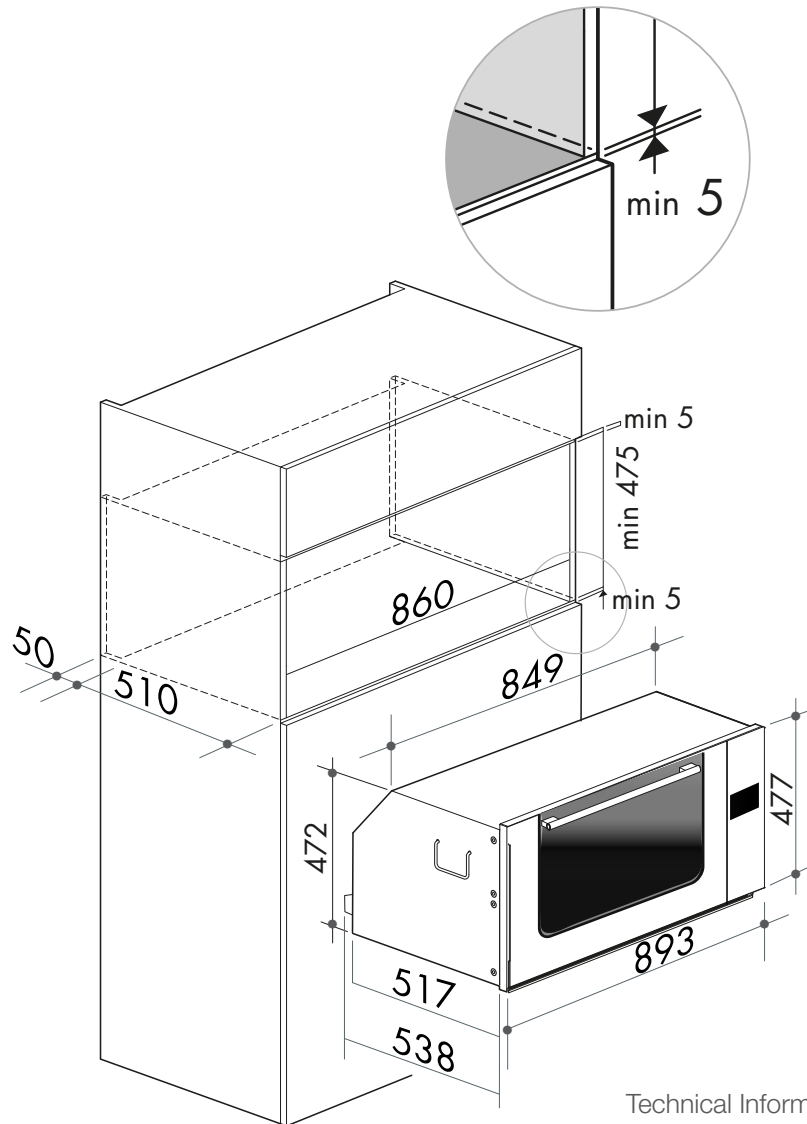

COMMERCIAL PRODUCT

ILO990X

90CM BUILT-IN ELECTRIC OVEN

- SIZE mm** 893W x 477H x 517–538D
- FINISH** AS304 stainless steel
- CAPACITY** 75 litres
- FUNCTIONS** 9 functions –
pizza, fan forced, fan grill, static grill, half static grill, bottom element, fan assisted, convection, light
- FEATURES**
- digital timer with sensor controls
 - knob control
 - ULTRA-Clean interior enamel
 - AS430 stainless steel
 - 0–250°C thermostat
 - 5 cooking levels
 - tangential cooling fan
 - easy-clean inner glass door
 - oven baking tray, metal grill tray
- POWER** 3.5kW/hr total electrical consumption
15 amp electrical connection, GPO/hard connection

COMMERCIAL PRODUCT

ILO990X

90CM BUILT-IN ELECTRIC OVEN

Technical Information

POWER 3.5kW/hr total electrical consumption
 15 amp electrical connection, GPO/hard connection
 H05RR-F 3x1,5 mm
 H05VV-F 3x1,5 mm