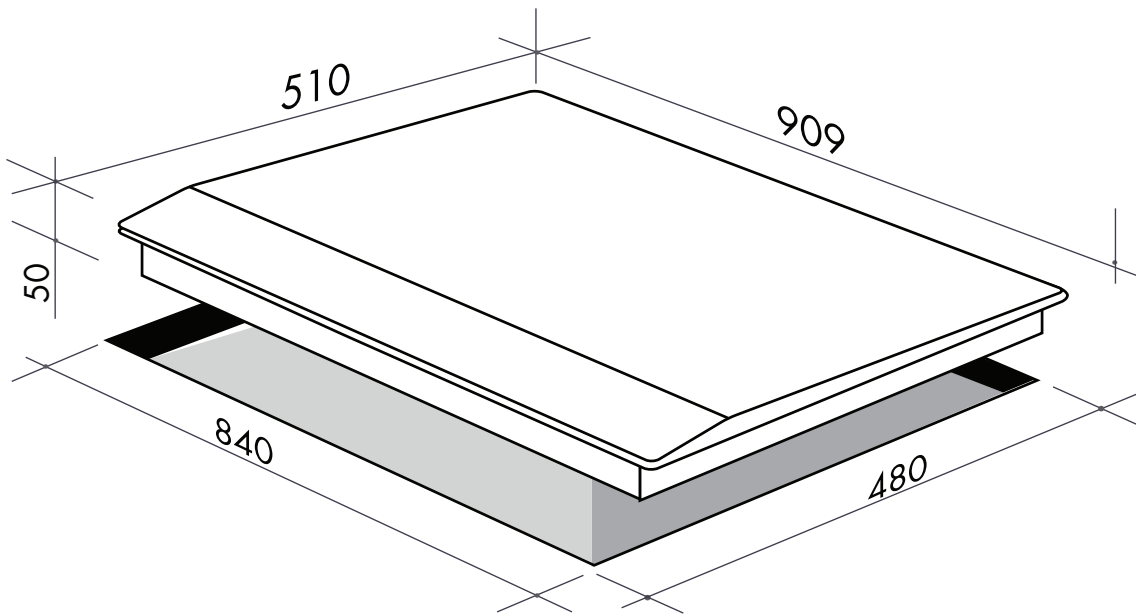

ILGP96X 90CM BUILT-IN GAS COOKTOP

i Cooktop
EAN code: 9341584032362 (ILGP96X)
 Product Size: 909W x 510D x 50H
 Cutout Size: 840W x 480D x 50H

NB: drawings are not to scale — they are to be used as a guide only