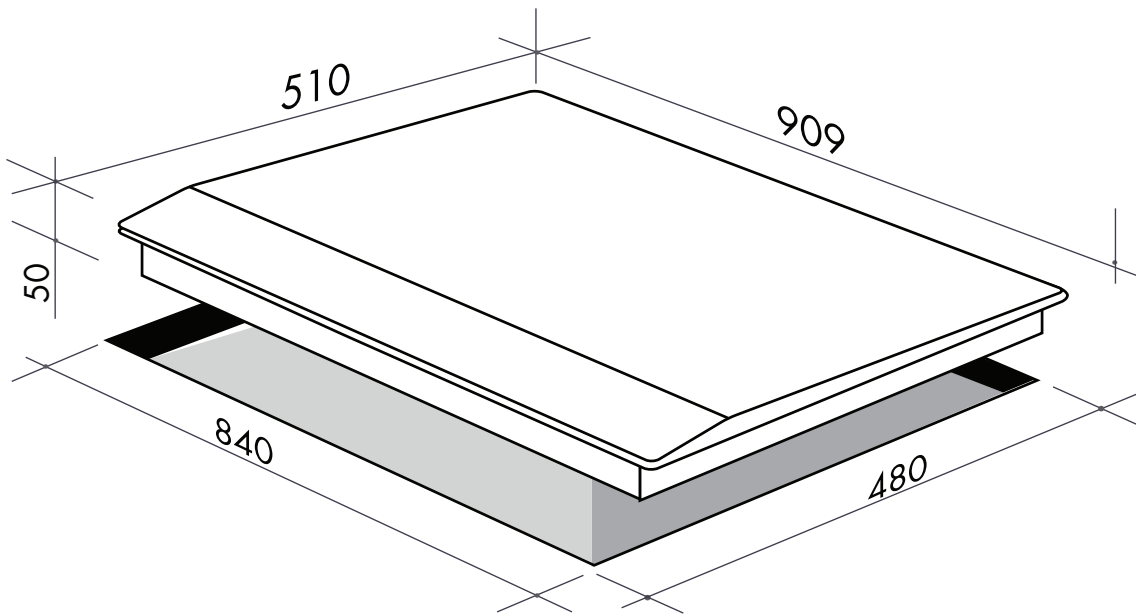

ILGP92X 90CM BUILT-IN GAS COOKTOP

i Cooktop
EAN code: 9341584032379 (ILGP92X)
 Product Size: 909W x 522D x 50H mm
 Cutout Size: 840W x 480D mm

NB: drawings are not to scale — they are to be used as a guide only