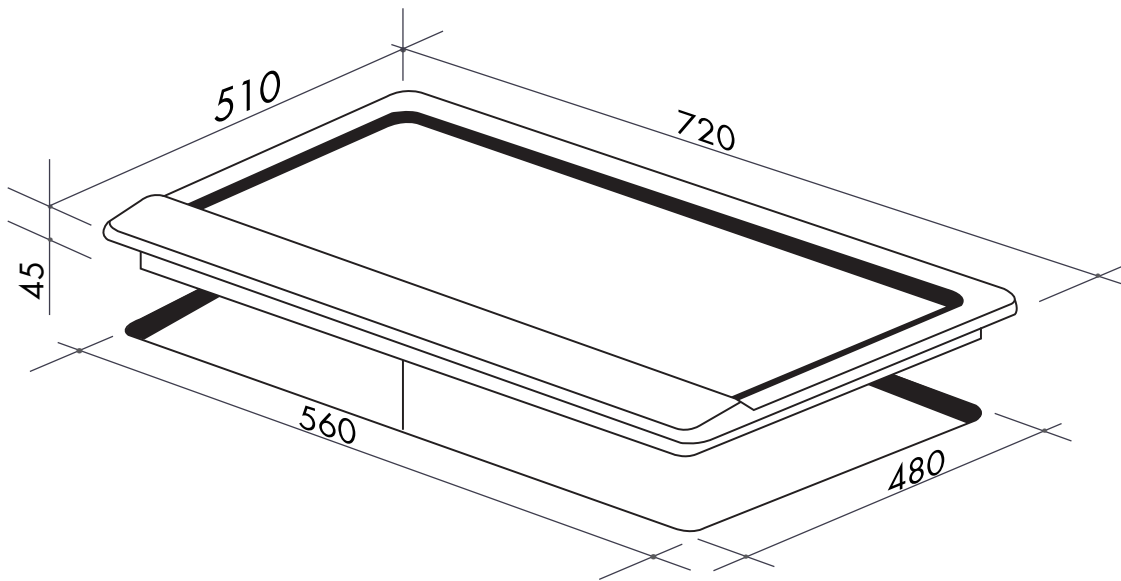

TECHNICAL INFORMATION

- 10 amp electrical connection, plug & lead supplied
- ULPG adaptable

Standard Option - Cooktop Colour

Stainless Steel

ILVE COMMERCIAL

MULTI-RESIDENTIAL & HOME BUILDER PRODUCT RANGE

ILGP75X 72CM BUILT-IN GAS COOKTOP

i Cooktop
EAN code: 9341584032751 (ILGP75X)
 Product Size: 720D x 510D x 45H mm
 Cutout Size: 560W x 480D mm

NB: drawings are not to scale — they are to be used as a guide only

FOLLOW US:

Page 2/2
24042020