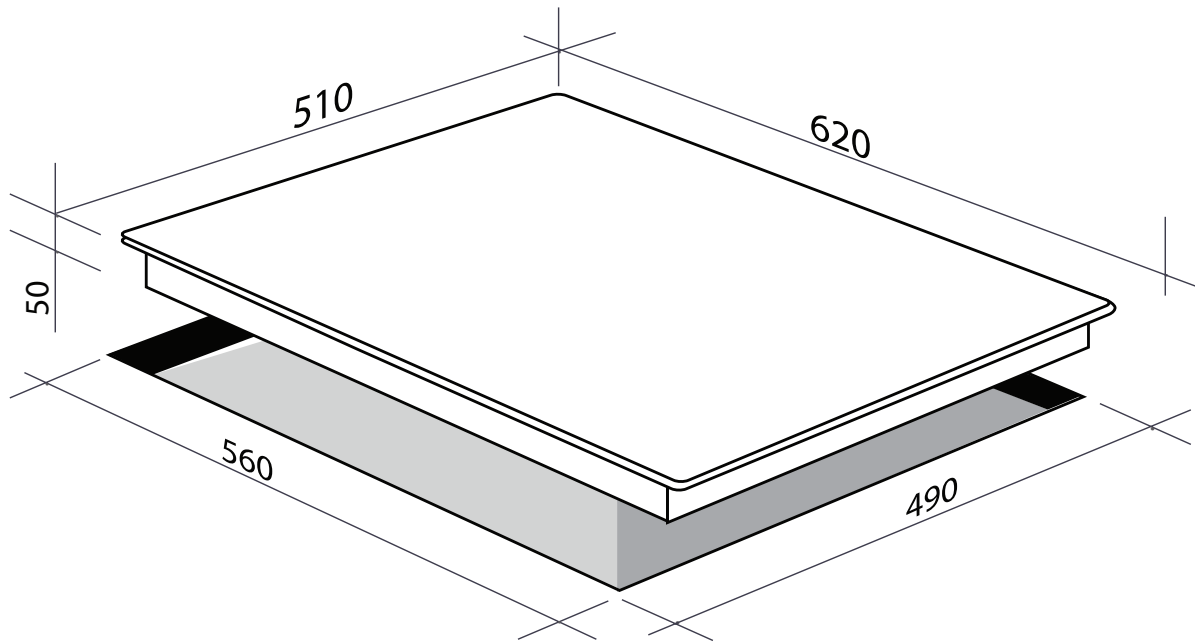

## MULTI-RESIDENTIAL & HOME BUILDER PRODUCT RANGE

**ILGP64X** 60CM BUILT-IN GAS COOKTOP

**i** Cooktop  
**EAN code: 9341584030757 (ILGP64X)**  
 Product Size: 620W x 510D x 50H  
 Cutout Size: CUTOUT: 560W x 490D