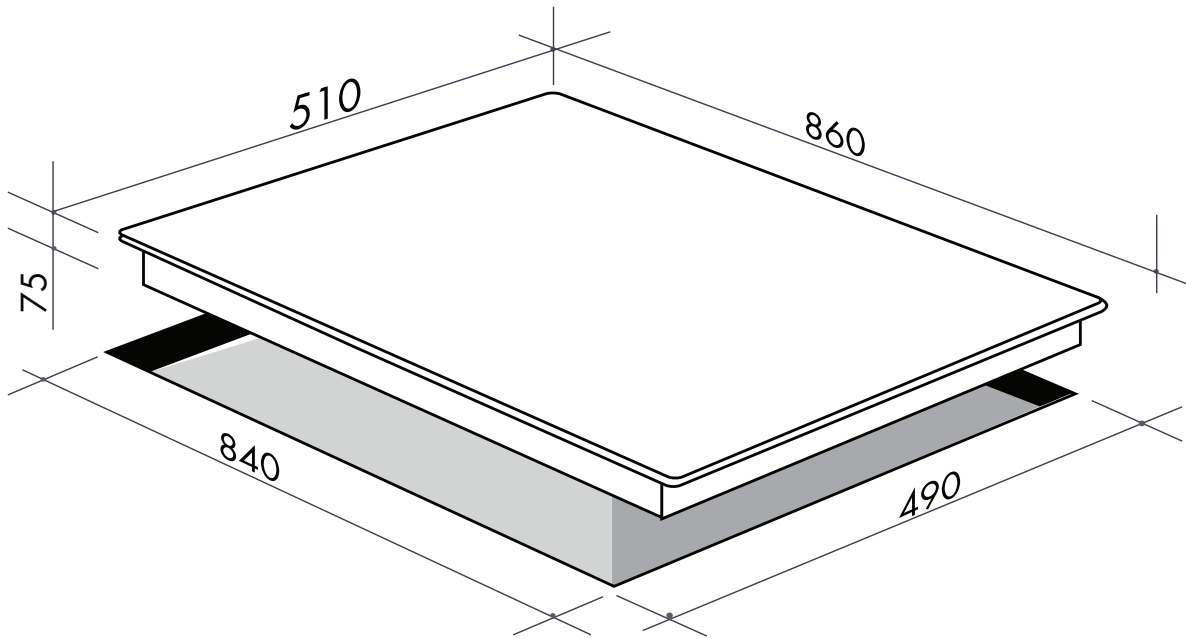

TECHNICAL INFORMATION

- 10 amp electrical connection, plug & lead supplied
- ULPG adaptable
- * Also available in 77cm width (Model: ILFM 775 KX)

Standard Option - Cooktop Colour

Stainless Steel

ILVE COMMERCIAL

MULTI-RESIDENTIAL & HOME BUILDER PRODUCT RANGE

ILFM905KX 90CM FLUSHLINE GAS COOKTOP

Cooktop
EAN code: 9341584032560 (ILFM905KX)
 Product Size: 860W x 510D x 75H mm
 Cutout Size: 840W x 490H mm

NB: drawings are not to scale —
 they are to be used as a guide only