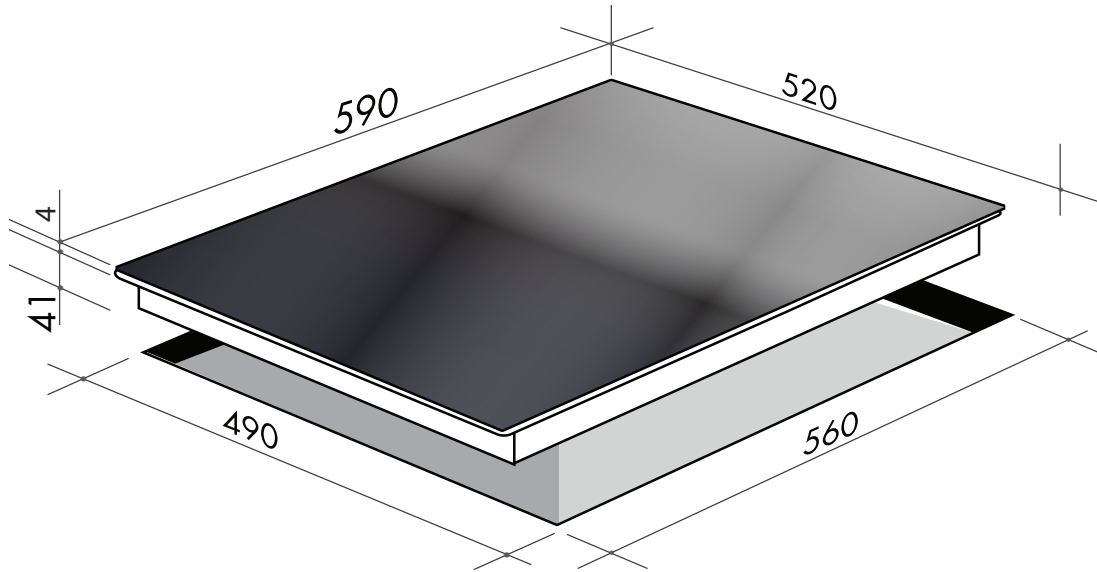

SAFETY

- auto-stop
- child lock
- 4x residual heat indicators
- fast heat-up time

CLEANING

- Easy clean smooth Black Glass surface

ZONES

- front left: Ø180mm, 1800W
- rear left: Ø145mm, 1200W
- rear right: Ø180mm, 1800W
- front right: Ø145mm, 1200W

POWER CONSUMPTION

- Total power consumption: 6 kw

Standard Option - Cooktop Colour

Black Glass

ILVE COMMERCIAL

MULTI-RESIDENTIAL & HOME BUILDER PRODUCT RANGE

ILC604B 60CM VITRO-CERAMIC COOKTOP

Cooktop
EAN code: 9341584032164 (ILC604B)
 Product Size: 590W x 520D x 41H + 4mm glass
 Cutout Size: 660W x 490D mm