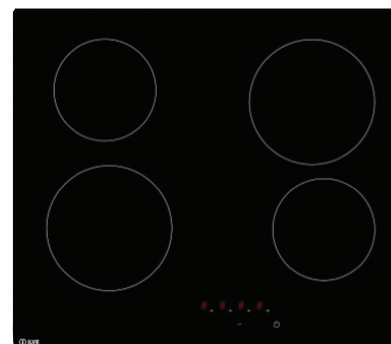

ILVE COMMERCIAL

MULTI-RESIDENTIAL & HOME BUILDER PRODUCT RANGE

ILC604B 60CM VITRO-CERAMIC COOKTOP

ILC604B 60CM VITRO-CERAMIC COOKTOP

FINISH

- Kera Black + glass with C-edges

FEATURES

- ergonomic design
- touch control with direct access to 9 heating levels (0-9)
- red display
- patented foam touch controls with capacitors
- flush mount

SAFETY

- auto-stop
- child lock
- 4x residual heat indicators
- fast heat-up time

CLEANING

- Easy clean smooth Black Glass surface

ZONES

- front left: Ø180mm, 1800W
- rear left: Ø145mm, 1200W
- rear right: Ø180mm, 1800W
- front right: Ø145mm, 1200W

POWER CONSUMPTION

- Total power consumption: 6 kw

Standard Option - Cooktop Colour

Black Glass

ILVE COMMERCIAL

MULTI-RESIDENTIAL & HOME BUILDER PRODUCT RANGE

ILC604B 60CM VITRO-CERAMIC COOKTOP

Cooktop
EAN code: 9341584032164 (ILC604B)
 Product Size: 590W x 520D x 41H + 4mm glass
 Cutout Size: 660W x 490D mm