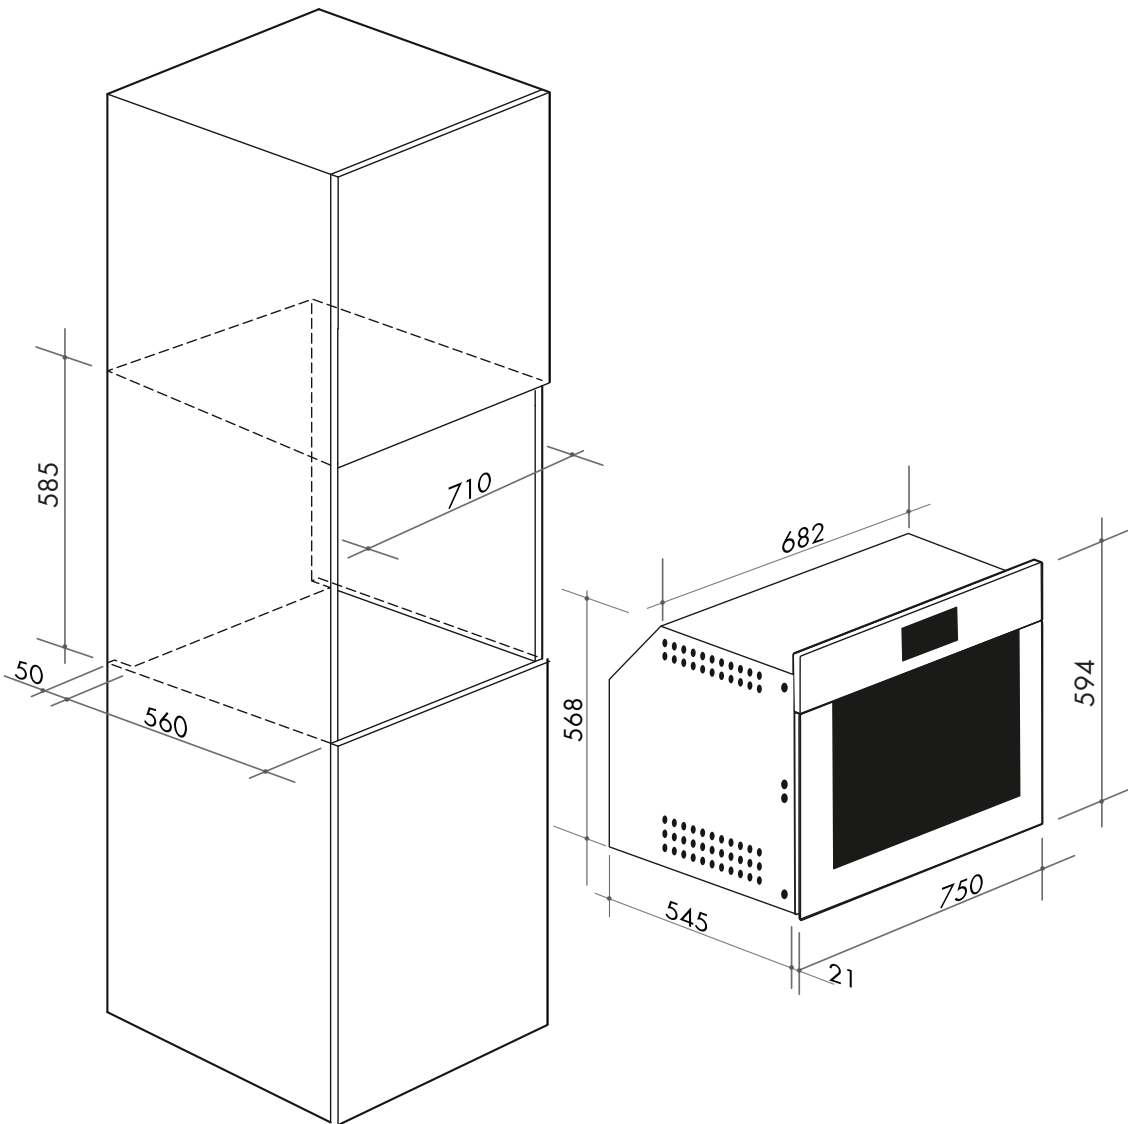

**ILO759BV**

75cm electric oven, black glass

Indicative Image ONLY

- SIZE mm** 750W x 594H x 545D + 21mm fascia
- FINISH** black glass
- CAPACITY** 95 litres
- FUNCTIONS** 9 functions —  
pizza, fan forced, fan grill, static grill, half static grill, bottom element, fan assisted, convection, light
- FEATURES**
- digital timer with sensor controls
  - knob control panel
  - ULTRA-Clean interior enamel
  - 0–250°C thermostat
  - 5 cooking levels
  - tangential cooling fan
  - triple-glazed door
  - easy-clean inner glass door
  - oven baking tray, metal grill tray
- POWER** 3.5kW/hr total electrical consumption  
15 amp electrical connection, hard connection

**ILO759BV**

75cm electric oven, black glass

NB: drawings are not to scale — they are to be used as a guide only

EAN 9341584036711

You can find us on:

 [facebook.com/ILVEappliances](https://facebook.com/ILVEappliances)