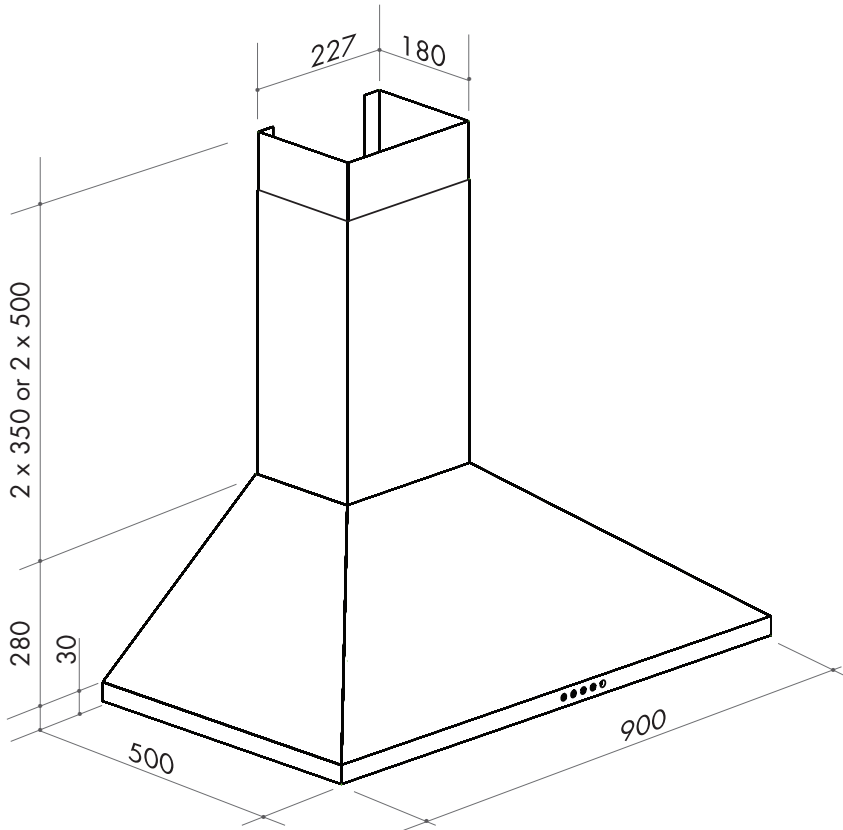

## COMMERCIAL PRODUCT

**IVG901X1**

**90cm canopy rangehood**

<b>SIZE mm</b>	900
<b>FINISH</b>	AS430 stainless steel
<b>CAPACITY</b>	820m <sup>3</sup> /hr
<b>FEATURES</b>	<ul style="list-style-type: none"><li>• 67 dBA (maximum)</li><li>• 3 speeds</li><li>• double-sided electronic push-button control with blue indicator light</li><li>• 2 x LED lights</li><li>• 3 x 5-layer aluminium filters, washable</li><li>• ducted only</li><li>• 150mm duct outlet</li><li>• supplied with:<ul style="list-style-type: none"><li>2 x 350mm flues &amp;</li><li>2 x 500mm flues</li></ul></li></ul>
<b>POWER</b>	220–240V/50Hz input power: 286W maximum motor power: 280W supplied with 1.6m cord & plug

IL020318

COMMERCIAL PRODUCT

IVG901X1

90cm canopy rangehood

NOTE: Supplied with —

- 2 x 350mm flues and
- 2 x 500mm flues

NB: drawings are not to scale — they are to be used as a guide only.  
For detailed installation instructions, please refer to user guide.