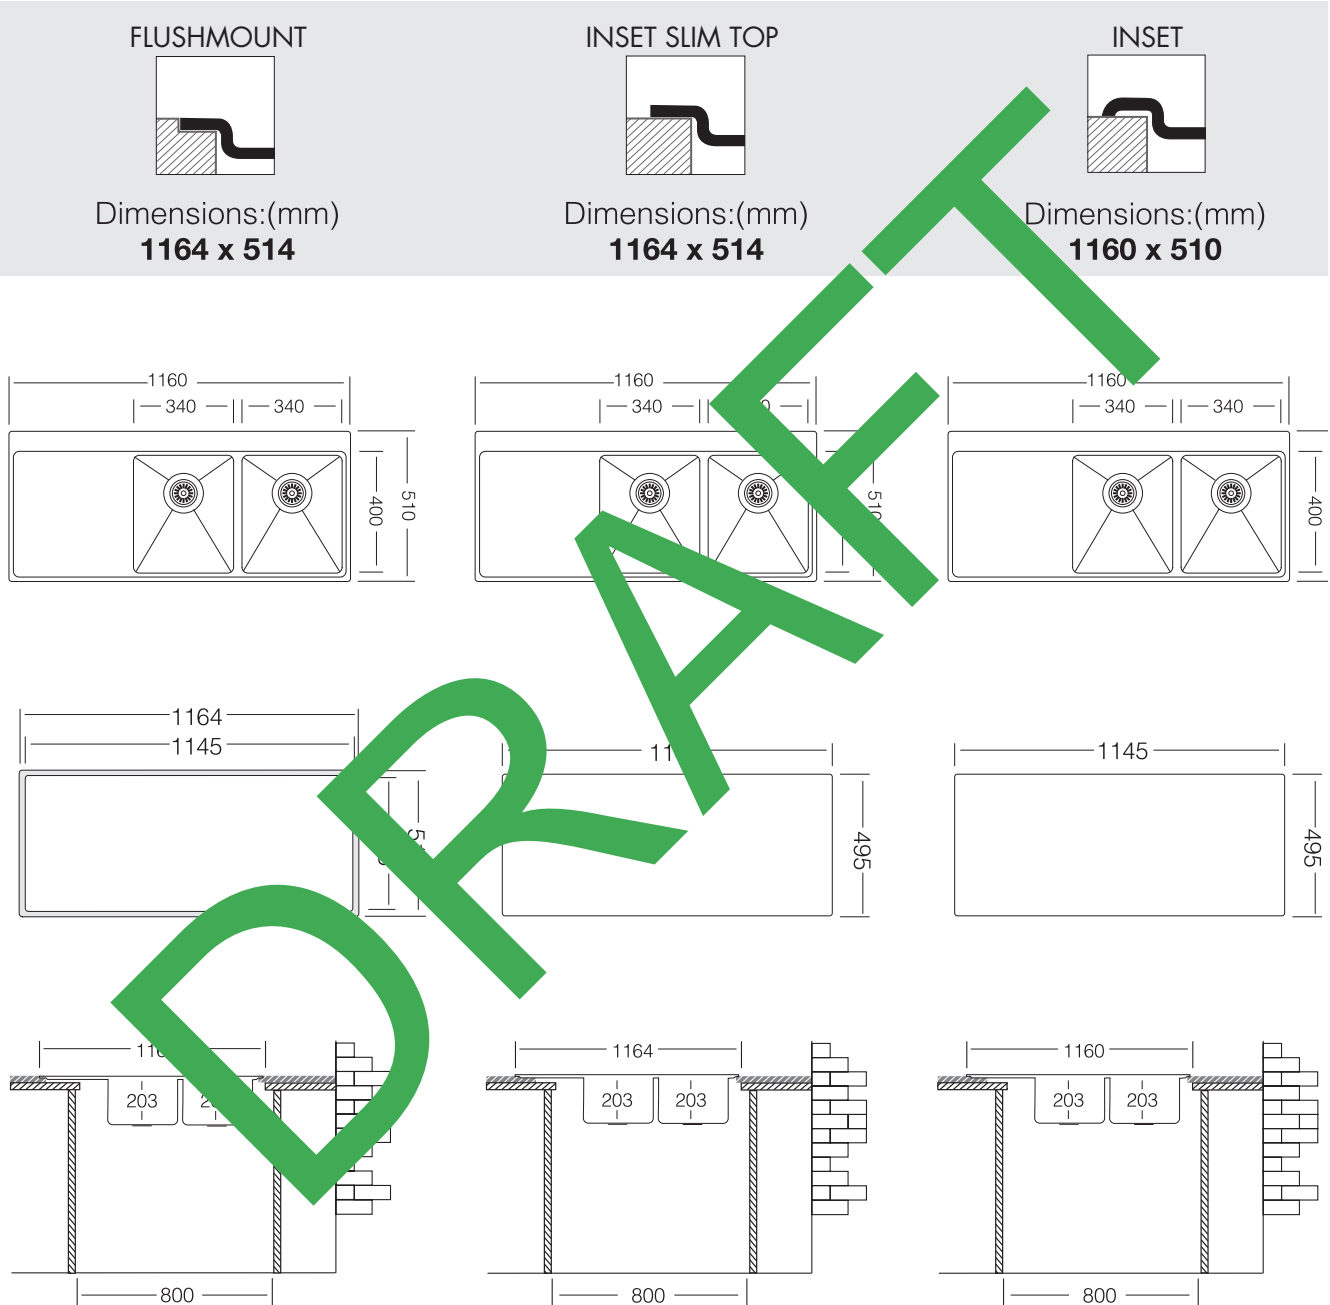

MM1160.510.20

double bowl + drainer

MM 1160.510.20

NB: drawings are not to scale — they are to be used . For detailed installation instructions, please refer to user guide.

Australia National Telephone Number 1300 694 583 New Zealand Telephone Number 0508 458 369
 ARTUSI showrooms are open Tuesday to Friday from 9am-5pm and Saturdays 10am-4pm