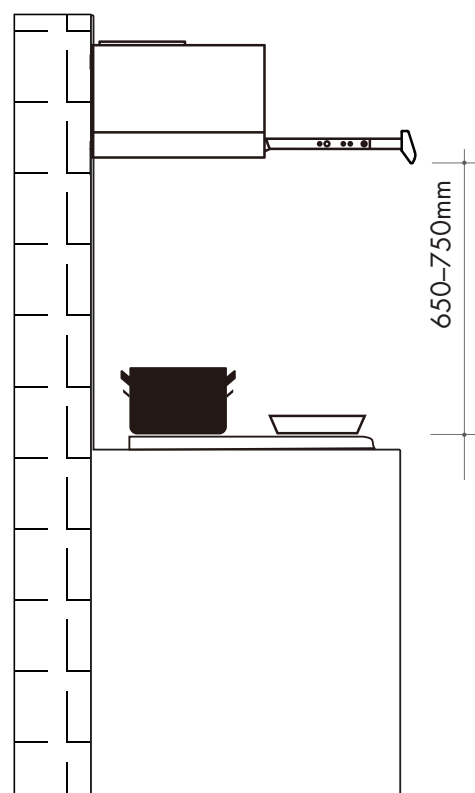

CAG640ETXFFD
60cm gas cooktop with Flame Failure

- stainless steel
- rapid: 3.1 kW/hr
- auxiliary: 1.1 kW/hr
- 2 x semi-rapid: 1.9 kW/hr
- topmount
- 4 gas burners, including wok
- stainless steel
- enamel trivets
- electronic ignition
- flame failure device fitted to each burner

3-pin plug and cord

ALSO AVAILABLE: CAG640ETX

EAN 9347777001061

DISCLAIMER

Eurolinx PTY LTD is continually seeking ways to improve the design specifications, aesthetics and production techniques of its products. As a result alterations to our products and designs take place continually. Whilst every effort is made to produce information and literature that is up to date, this brochure should not be regarded as an infallible guide to the current specifications, nor does it constitute an offer for the sale of any particular product. Product dimensions indicated in our literature is indicative only. Actual product only should be used to define dimension cutouts. Distributors, and retailers are not agents of Eurolinx and are not authorized to bind Eurolinx by any express or implied undertaking or representation.

NB: drawings are not to scale — they are to be used. For detailed installation instructions, please refer to user guide.