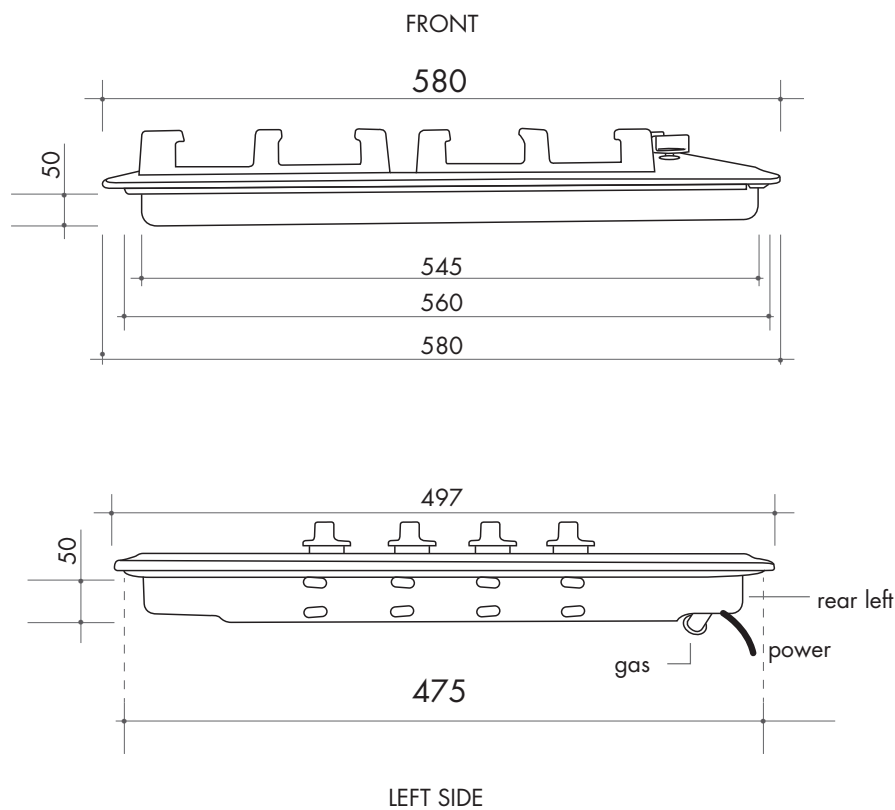

3-pin plug and cord

ALSO AVAILABLE: CAG640ETX

EAN 9347777001061

DISCLAIMER

Eurolinx PTY LTD is continually seeking ways to improve the design specifications, aesthetics and production techniques of its products. As a result alterations to our products and designs take place continually. Whilst every effort is made to produce information and literature that is up to date, this brochure should not be regarded as an infallible guide to the current specifications, nor does it constitute an offer for the sale of any particular product. Product dimensions indicated in our literature is indicative only. Actual product only should be used to define dimension cutouts. Distributors, and retailers are not agents of Eurolinx and are not authorized to bind Eurolinx by any express or implied undertaking or representation.

NB: drawings are not to scale — they are to be used. For detailed installation instructions, please refer to user guide.