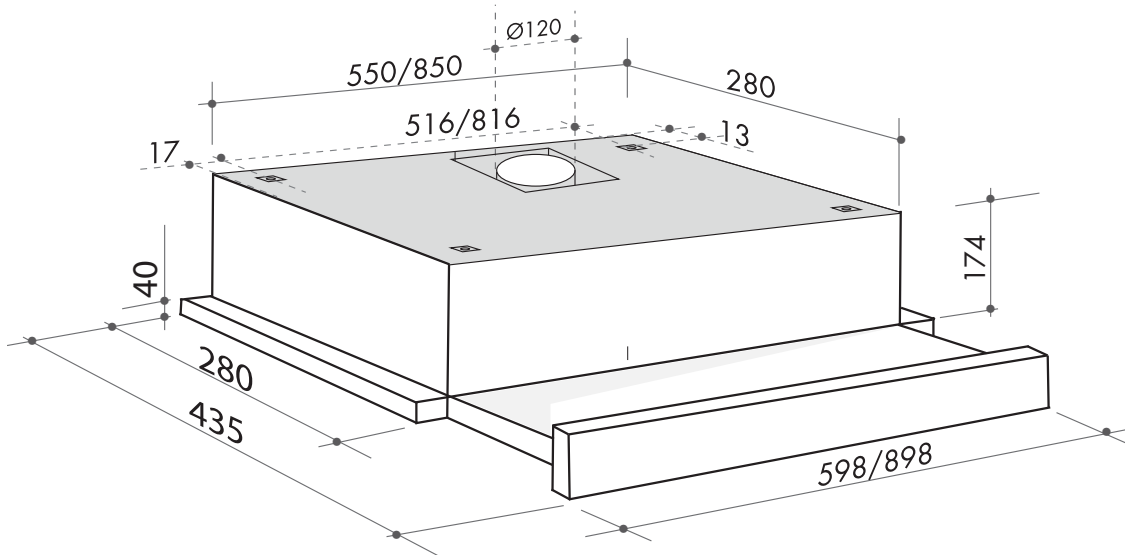

ASO920X

90cm slideout rangehood

- SIZE mm** 898W x 178H x 280-435D
- FINISH** stainless steel front rail
- FEATURES**
- 2x aluminium mesh filter, dishwasher safe
 - 3 speeds, slide control
 - 600m³/hr airflow
 - 59-65 dBA (minimum – maximum)
 - 2 x 40W incandescent lightglobe
 - 1x 40mm front rail
 - ducted only
 - Ø120mm ducting
- POWER** 10 amp electrical connection, 3-pin plug and cord
220-240V, 50 Hz
input power: 120W

AR080217

NB: drawings are not to scale — they are to be used as a guide only. For detailed installation instructions, please refer to user guide.