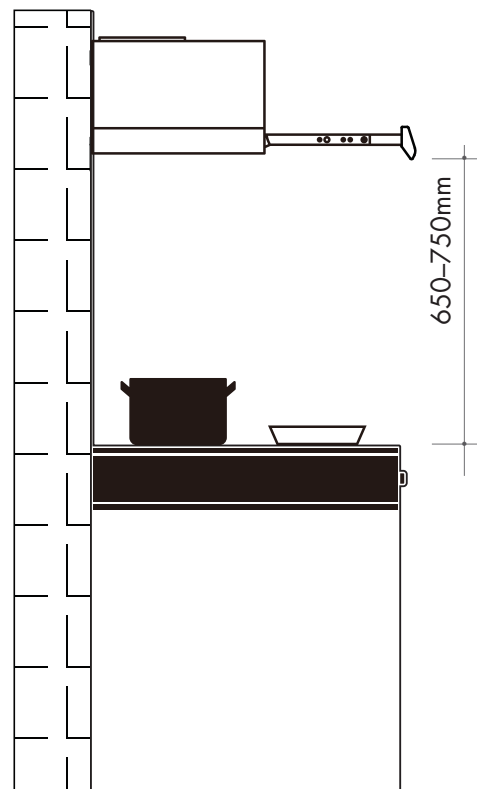

ASO920X

90cm slideout rangehood

- SIZE mm** 898W x 178H x 280-435D
- FINISH** stainless steel front rail
- FEATURES**
- 2x aluminium mesh filter, dishwasher safe
 - 3 speeds, slide control
 - 600m³/hr airflow
 - 59-65 dBA (minimum – maximum)
 - 2 x 40W incandescent lightglobe
 - 1x 40mm front rail
 - ducted only
 - Ø120mm ducting
- POWER** 10 amp electrical connection, 3-pin plug and cord
220-240V, 50 Hz
input power: 120W

AR080217

NB: drawings are not to scale — they are to be used as a guide only. For detailed installation instructions, please refer to user guide.