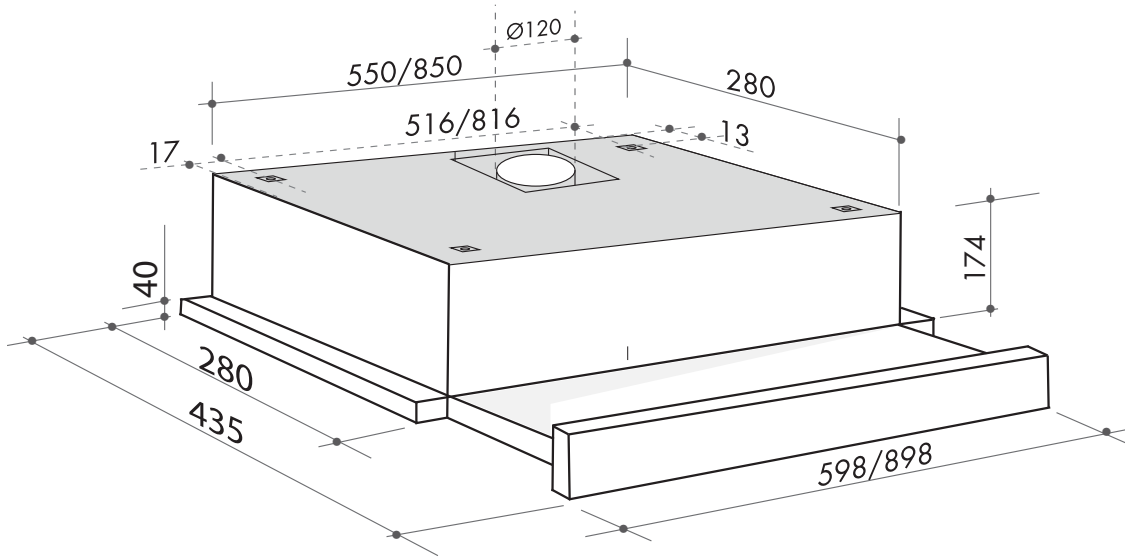

10 AMP electrical connection, 3-pin plug and cord
input power: 120W

EAN 9347777001214

DISCLAIMER

Eurolinx PTY LTD is continually seeking ways to improve the design specifications, aesthetics and production techniques of its products. As a result alterations to our products and designs take place continually. Whilst every effort is made to produce information and literature that is up to date, this brochure should not be regarded as an infallible guide to the current specifications, nor does it constitute an offer for the sale of any particular product. Product dimensions indicated in our literature is indicative only. Actual product only should be used to define dimension cutouts. Distributors, and retailers are not agents of Eurolinx and are not authorized to bind Eurolinx by any express or implied undertaking or representation.

AR080517

NB: drawings are not to scale — they are to be used as a guide only. For detailed installation instructions, please refer to user guide.