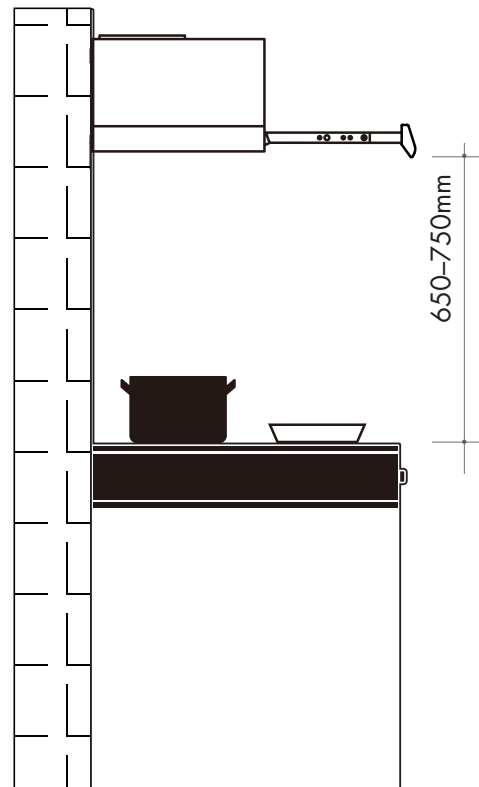

ASO920X

90cm slideout rangehood

ASO920X 90cm slideout rangehood

- stainless steel front rail
- 2x aluminium mesh filter, dishwasher safe
- 3 speeds, slide control
- 600m³/hr airflow
- 59–65 dBA (minimum — maximum)
- 1 x 40W incandescent lightglobe
- 1x 40mm front rail
- ducted only
- Ø120mm ducting

10 AMP electrical connection, 3-pin plug and cord
input power: 120W

EAN 9347777001214

DISCLAIMER

Eurolinx PTY LTD is continually seeking ways to improve the design specifications, aesthetics and production techniques of its products. As a result alterations to our products and designs take place continually. Whilst every effort is made to produce information and literature that is up to date, this brochure should not be regarded as an infallible guide to the current specifications, nor does it constitute an offer for the sale of any particular product. Product dimensions indicated in our literature is indicative only. Actual product only should be used to define dimension cutouts. Distributors, and retailers are not agents of Eurolinx and are not authorized to bind Eurolinx by any express or implied undertaking or representation.

AR080517

NB: drawings are not to scale — they are to be used as a guide only. For detailed installation instructions, please refer to user guide.