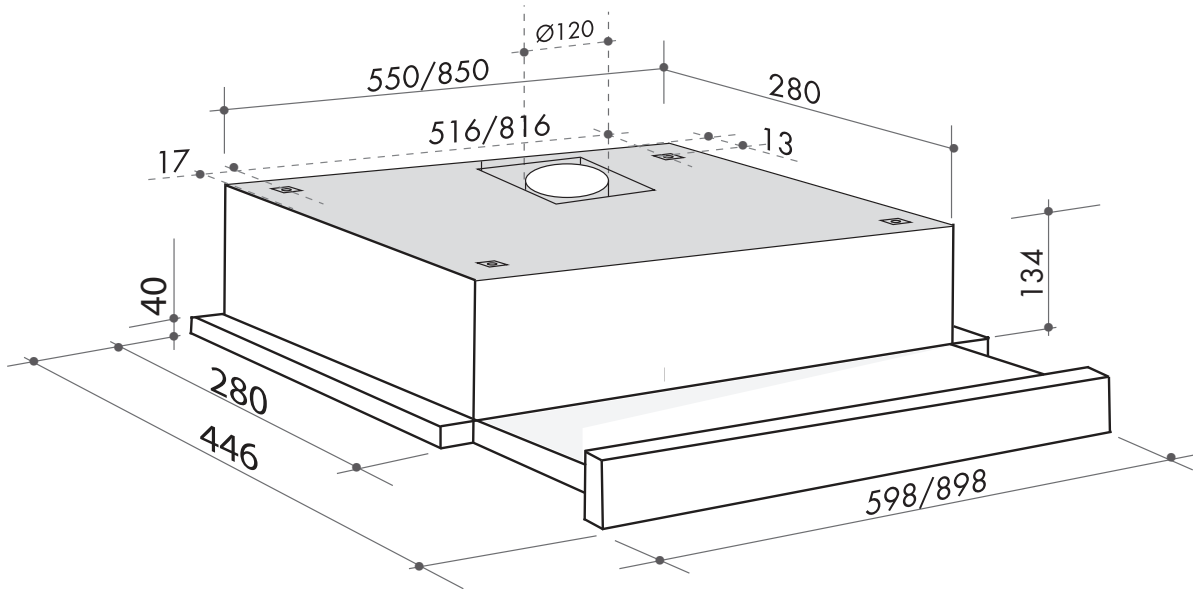

10 AMP electrical connection, 3-pin plug and cord
input power: 120W

Optional 90cm front rail — supplied in box

EAN 9347777001191

DISCLAIMER

Eurolinx PTY LTD is continually seeking ways to improve the design specifications, aesthetics and production techniques of its products. As a result alterations to our products and designs take place continually. Whilst every effort is made to produce information and literature that is up to date, this brochure should not be regarded as an infallible guide to the current specifications, nor does it constitute an offer for the sale of any particular product. Product dimensions indicated in our literature is indicative only. Actual product only should be used to define dimension cutouts. Distributors, and retailers are not agents of Eurolinx and are not authorized to bind Eurolinx by any express or implied undertaking or representation.

AR180418

NB: drawings are not to scale — they are to be used as a guide only. For detailed installation instructions, please refer to user guide.