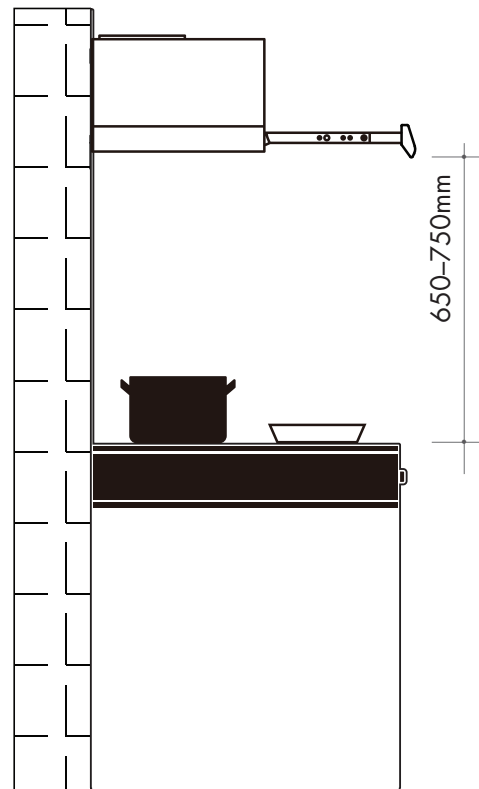

ASO901RX

90cm slideout rangehood

ASO901RX 90cm slideout rangehood (recirculated)

- stainless steel, white body
- aluminium mesh filter, dishwasher safe
- carbon filter included
- 3 speeds, slide control
- 350m³/hr airflow
- 2 x incandescent lightglobes
- 1 x front rail included
- Ø120mm ducting | recirculation kit available

10 AMP electrical connection, 3-pin plug and cord
input power: 120W

Optional 90cm front rail — supplied in box

EAN 9347777001191

DISCLAIMER

Eurolinx PTY LTD is continually seeking ways to improve the design specifications, aesthetics and production techniques of its products. As a result alterations to our products and designs take place continually. Whilst every effort is made to produce information and literature that is up to date, this brochure should not be regarded as an infallible guide to the current specifications, nor does it constitute an offer for the sale of any particular product. Product dimensions indicated in our literature is indicative only. Actual product only should be used to define dimension cutouts. Distributors, and retailers are not agents of Eurolinx and are not authorized to bind Eurolinx by any express or implied undertaking or representation.

AR180418

NB: drawings are not to scale — they are to be used as a guide only. For detailed installation instructions, please refer to user guide.