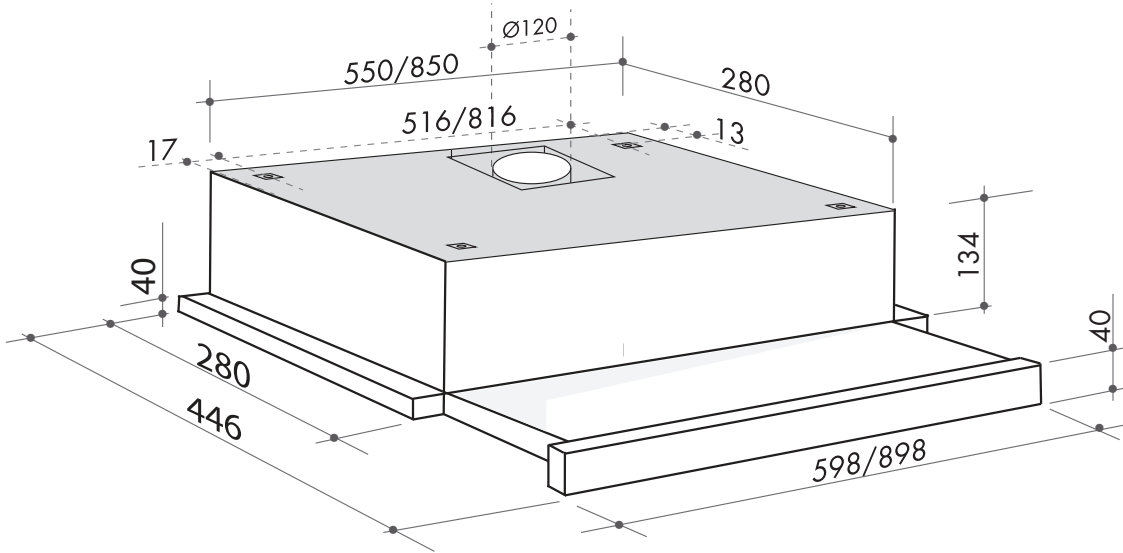

10 AMP electrical connection, 3-pin plug and cord  
input power: 120W

EAN 9347777001207

AR220518

NB: drawings are not to scale — they are to be used as a guide only. For detailed installation instructions, please refer to user guide.