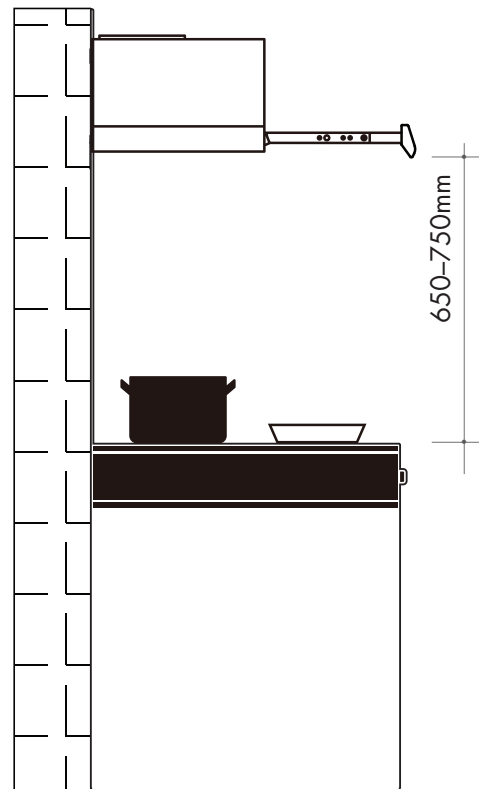

NB: drawings are not to scale — they are to be used as a guide only. For detailed installation instructions, please refer to user guide.