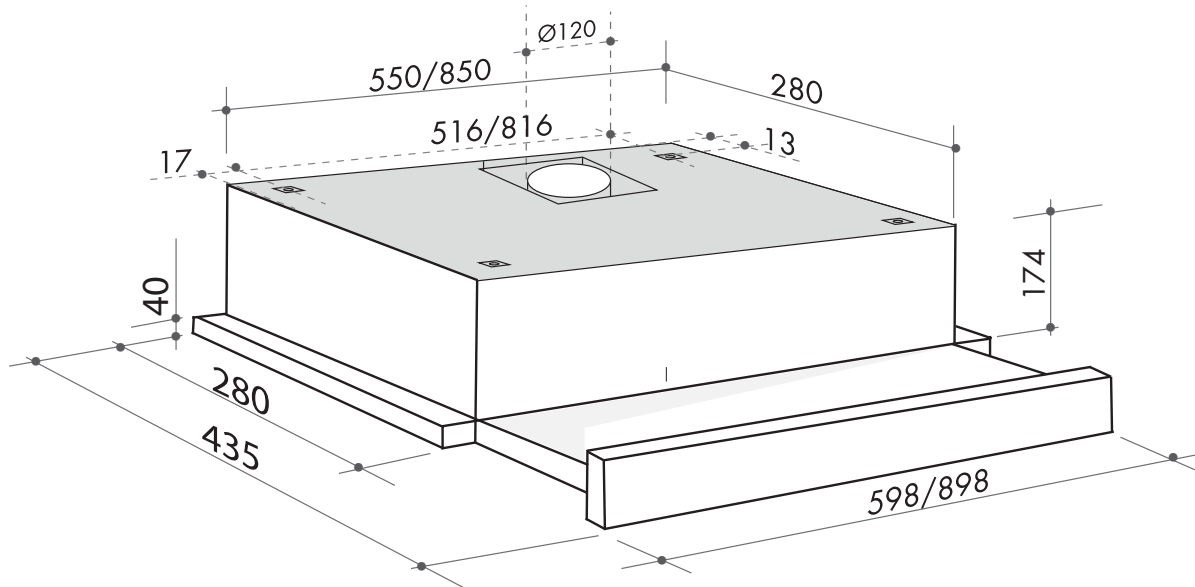

NB: drawings are not to scale — they are to be used as a guide only. For detailed installation instructions, please refer to user guide.

Australia National Telephone Number 1300 694 583 New Zealand Telephone Number 0508 458 369
ARTUSI showrooms are open Tuesday to Friday from 9am-5pm and Saturdays 10am-4pm

artusi.com.au

NSW & ACT
(head office)

48 Moore Street
Leichhardt
02 8569 4699

VIC | SA

1211 Toorak Road
CAMBERWELL
03 9809 2155

TASMANIA

Crisp Ikin
3 Pear Avenue
DERWENT PARK 7009
03 6272 7386

QLD

1/42 Cavendish Road
COORPAROO
07 3397 0850

WA | NT

10/55 Howe Street
OSBORNE PARK
08 9201 9188

New Zealand

PO Box 11.160
Sockburn Christchurch
03 344 5913