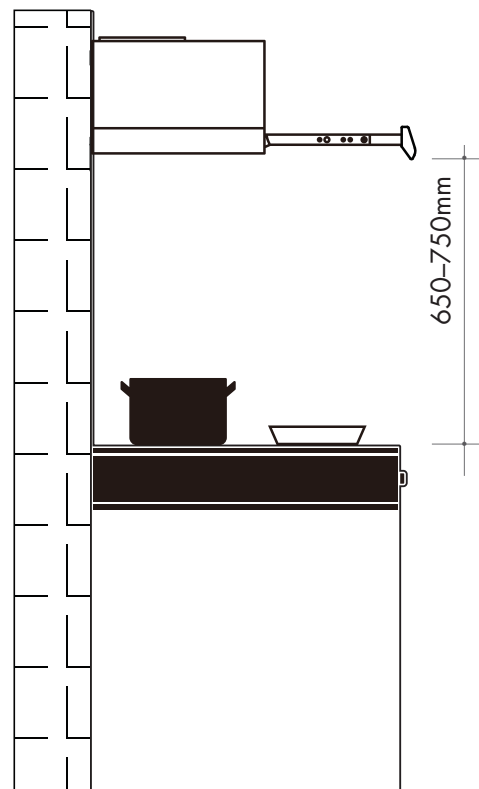

NB: drawings are not to scale — they are to be used as a guide only. For detailed installation instructions, please refer to user guide.

Australia National Telephone Number 1300 694 583 New Zealand Telephone Number 0508 458 369
ARTUSI showrooms are open Tuesday to Friday from 9am-5pm and Saturdays 10am-4pm

artusi.com.au

NSW & ACT
(head office)

48 Moore Street
Leichhardt
02 8569 4699

VIC | SA

1211 Toorak Road
CAMBERWELL
03 9809 2155

TASMANIA

Crisp Ikin
3 Pear Avenue
DERWENT PARK 7009
03 6272 7386

QLD

1/42 Cavendish Road
COORPAROO
07 3397 0850

WA | NT

10/55 Howe Street
OSBORNE PARK
08 9201 9188

New Zealand

PO Box 11.160
Sockburn Christchurch
03 344 5913