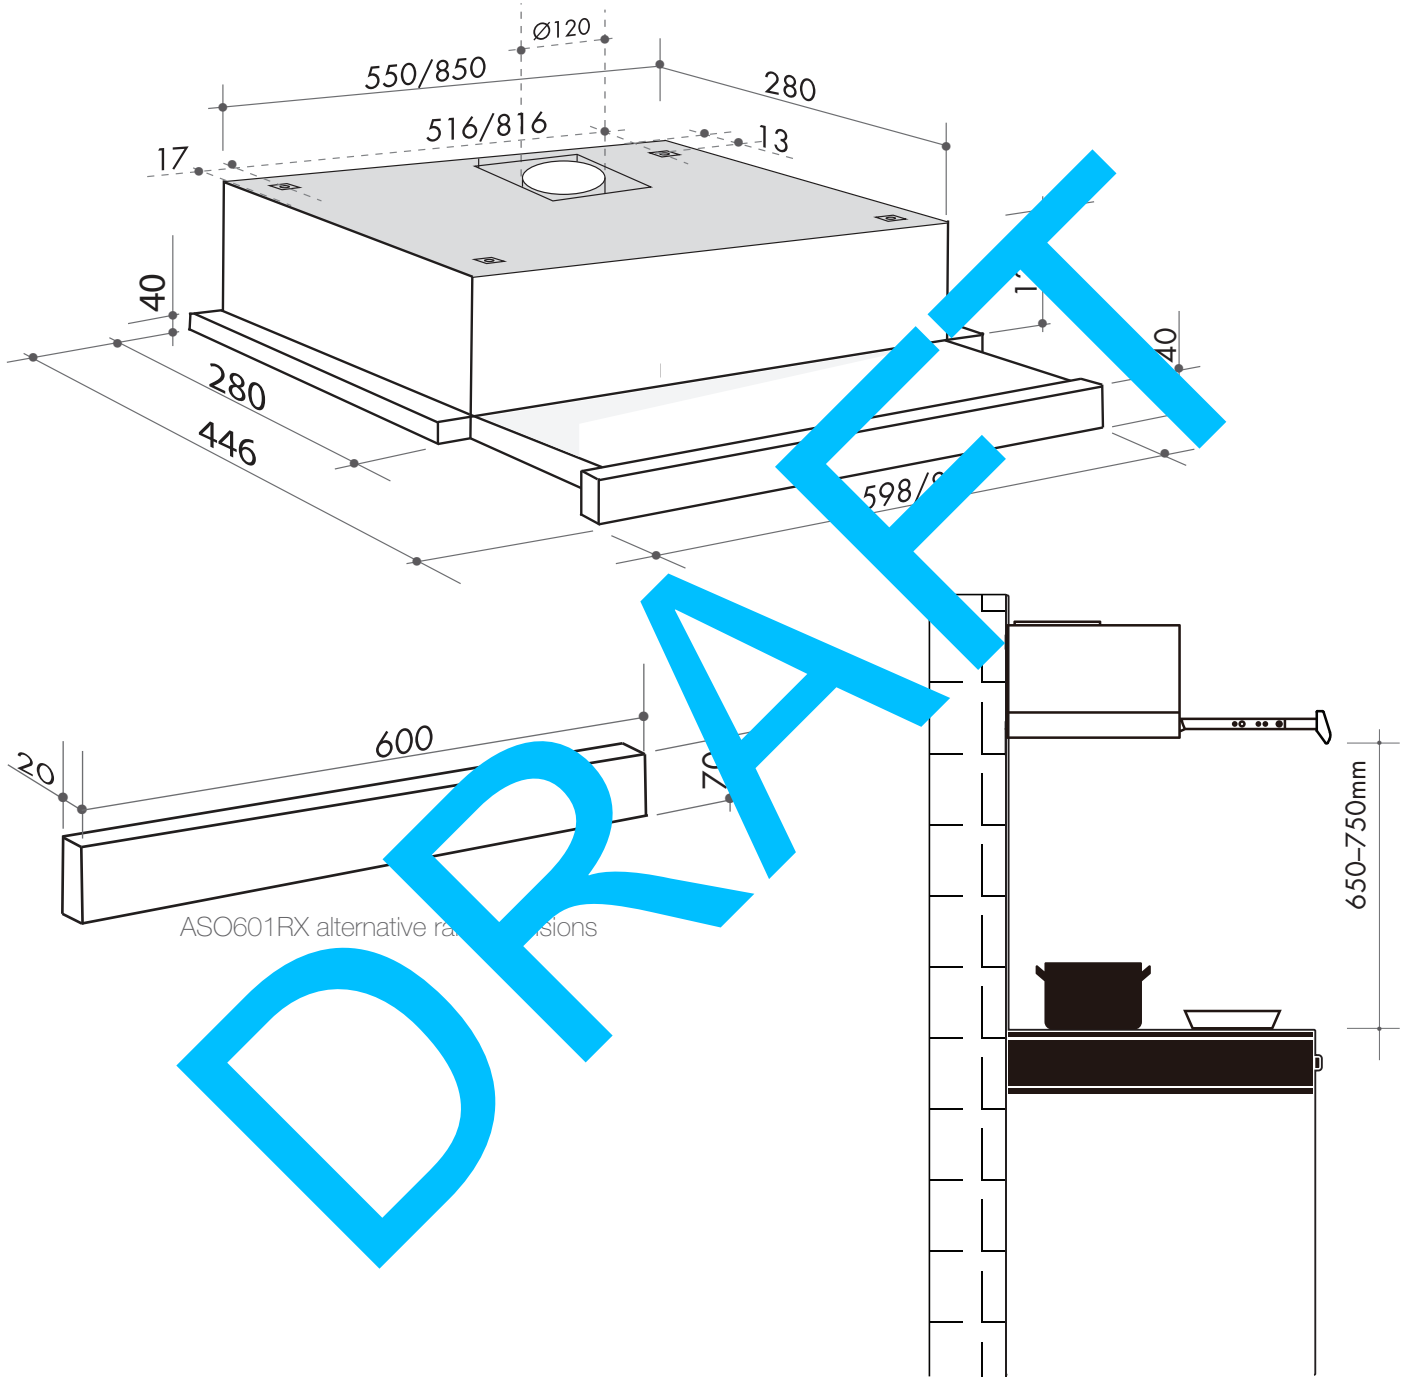

ASO601RX

60cm slideout rangehood

NB: drawings are not to scale — they are to be used as a guide only. For detailed installation instructions, please refer to user guide.

Australia National Telephone Number 1300 694 583 New Zealand Telephone Number 0508 458 369
ARTUSI showrooms are open Tuesday to Friday from 9am-5pm and Saturdays 10am-4pm