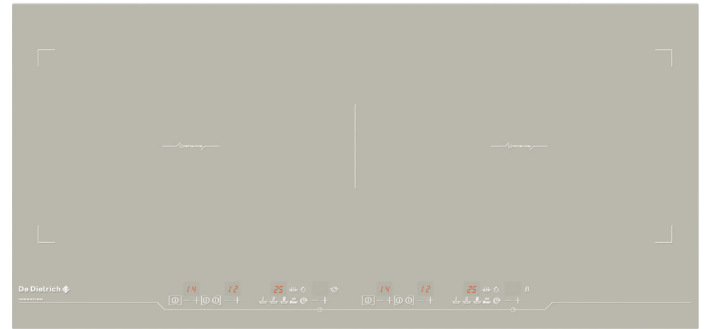

PREMIUM INDUCTION COOKTOP

DTI1199GE

Grey Pearl 93cm 4 Zones with Double Continuum Induction Hob Premium Collection

- Bevelled edges
- Intelligent touch control
- 4 independent zones with Double Continuum zones

Left:	40cm x 23cm	4600W
Right:	40cm x 23cm	4600W
Total hob power:		7200W
- 15 Power levels per zone
- 3 Adjustable direct access levels per zone: 4 – 8 – 15
- 4 Boosters
- Start control
- Elapsed timer
- Power tracker
- Boil function
- 4 x 99 mins independent timers
- Dedicated lock function
- 10 safety features

Dimensions of product (mm):

Actual: H59 x W930 x D440

Built in: H59 x W900 x D410

DTI1199GE

DISCLAIMER

Eurolinx PTY LTD, is continually seeking ways to improve the design specifications, aesthetics and production techniques of its products. As a result alterations to our products and designs take place continually. Whilst every effort is made to produce information and literature that is up to date, this brochure should not be regarded as an infallible guide to the current specifications, nor does it constitute an offer for the sale of any particular product. Product dimensions indicated in our literature is indicative only. Actual product only should be used to define dimension cutouts. Distributors, and retailers are not agents of eurolinx and are not authorized to bind eurolinx by any express or implied undertaking or representation.