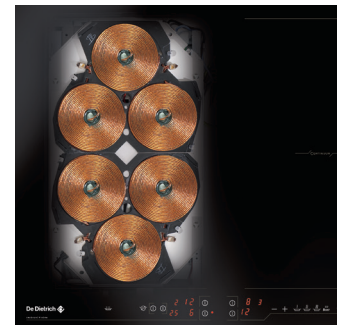

Continuum left: 40cm x 23cm	4600W
Right Centre: 16cm	2200W
Right: 23cm	3200W
Total hob power:	7200W
- 4 Boosters
- Start control
- Elapsed timer
- Power tracker
- Boil function
- 4 x 99 minutes independent timer
- Dedicated locking touch with cleaning function
- 10 safety features

Dimensions of product (mm):  
Actual: H64 x W930 x D440  
Built in (min): H64 x W900 x D410

DTI1089V

Freedom of Expression

Limitless cooking possibilities

Continuum Inductors Layout