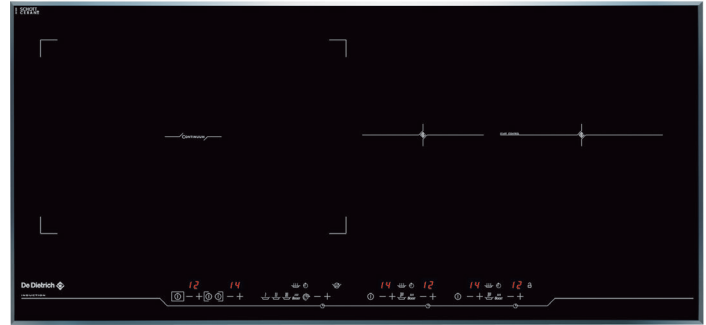

CORIUM INDUCTION COOKTOP

DTI1089V

93cm 4 Zones With Continuum Induction Hob Corium Collection

- Beveled edges
- Intelligent touch control
- 15 Power levels per zone
- 3 Adjustable direct access levels per zone: 4 – 8 – 15

4 independent zones with Continuum Zoneless

Continuum left: 40cm x 23cm	4600W
Right Centre: 16cm	2200W
Right: 23cm	3200W
Total hob power:	7200W

- 4 Boosters
- Start control
- Elapsed timer
- Power tracker
- Boil function
- 4 x 99 minutes independent timer
- Dedicated locking touch with cleaning function
- 10 safety features

Dimensions of product (mm):
Actual: H64 x W930 x D440
Built in (min): H64 x W900 x D410

DTI1089V