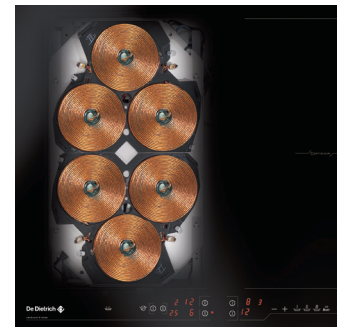

### 93cm 5 Zones With Continuum Induction Hob Corium Collection

- Stainless steel “bevelled” frame
- Intelligent touch control
- 5 independent zones with Continuum Zoneless
 

Continuum left: 40cm x 23cm	4600W
Centre: 28cm	4600W
Rear right: 16cm	2200W
Front right: 23cm	3200W
Total hob power:	11800W
- 3 adjustable direct access levels per zone: 4 – 8 – 15
- 5 boosters
- Start control
- 5 x 99 minutes independent timer
- Elapsed time
- Power tracker
- Boil function
- 15 power levels per zone
- Dedicated locking touch with cleaning function
- 10 safety features

#### Dimensions of product (mm):

- Actual: H64 x W931 x D520
- Built in: H64 x W900 x D490

DTI1049V

Freedom of Expression

Limitless cooking possibilities

Continuum Inductors Layout