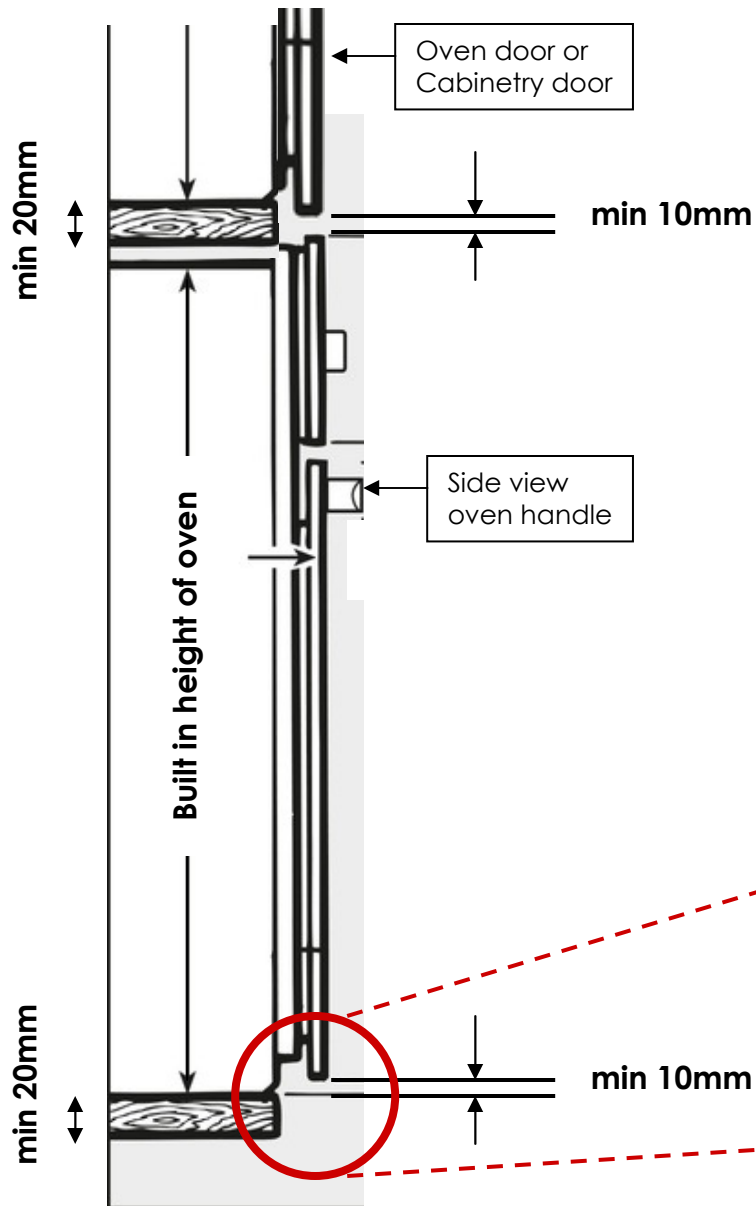

### Electrical Connections

- Total power for connections (W): 3430W
- Current (A): 16
- Voltage (V): 220 - 240
- Frequency (Hz): 50
- Length of electrical supply cord (cm): 150

### Dimension

- Dimensions of overall product H x W x D (mm): 455 x 593 x 620 (including handle)
- Built-in H x W x D(mm): min455 x min555 x min555
- Net weight (kg): 39
- Gross weight (kg): 43

COLLECTION 45: 40L PLATINUM POLY OVEN  
DOM1145X

INSTALLATION DIAGRAMS

COLLECTION 45: 40L PLATINUM POLY OVEN  
DOM1145X

Side view of oven built into cabinetry (flushed with cabinetry door)

Door opening at 45°

Full Door opening at 90°