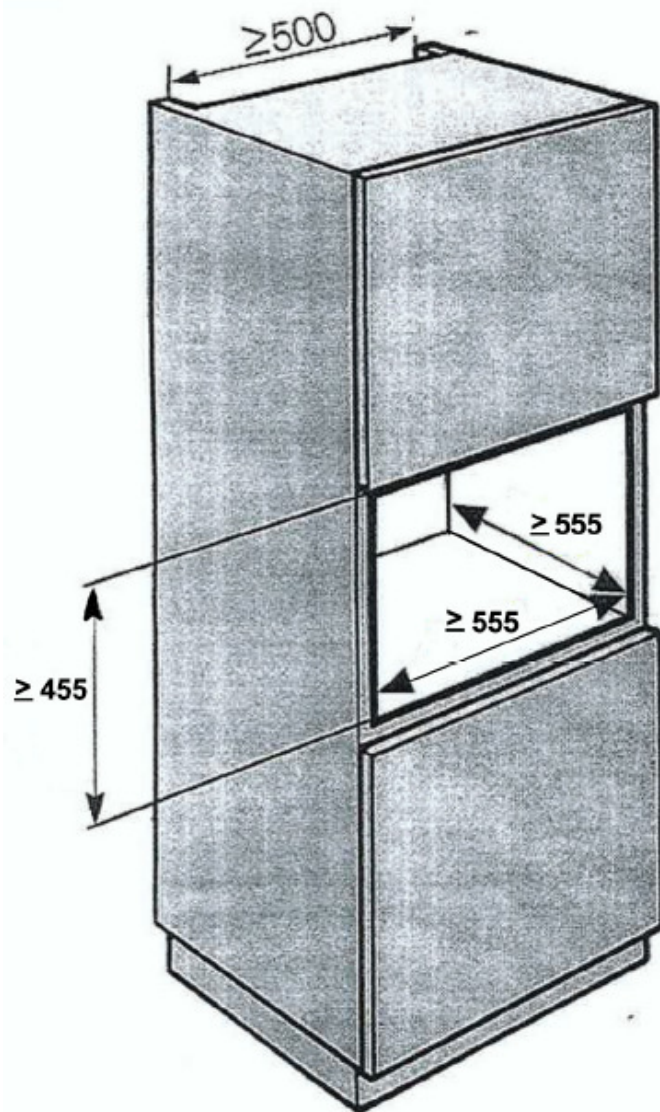

### Electrical Connections

- Total power for connections (W): 3430W
- Current (A): 16
- Voltage (V): 220 - 240
- Frequency (Hz): 50
- Length of electrical supply cord (cm): 150

### Dimension

- Dimensions of overall product H x W x D (mm): 455 x 593 x 620 (including handle)
- Built-in H x W x D(mm): min455 x min555 x min555
- Net weight (kg): 39
- Gross weight (kg): 43

COLLECTION 45: 40L PLATINUM POLY OVEN  
DOM1145X

INSTALLATION DIAGRAMS

COLLECTION 45: 40L PLATINUM POLY OVEN  
DOM1145X

Side view of oven built into cabinetry (flushed with cabinetry door)

Door opening at 45°

Full Door opening at 90°