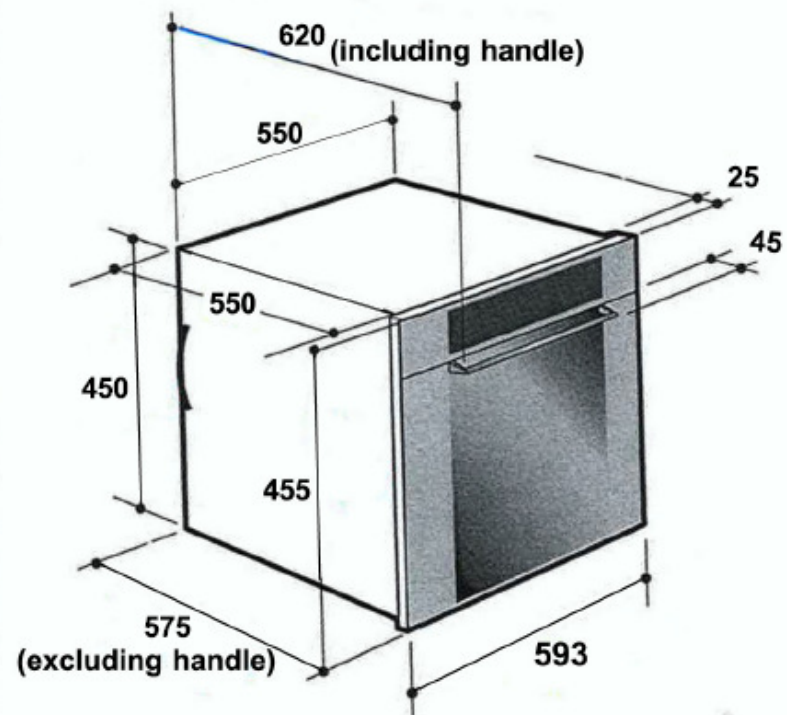

### Dimension

- Dimensions of overall product H x W x D (mm): 455 x 593 x 620 (including handle)
- Built-in H x W x D(mm): min455 x min555 x min555
- Net weight (kg): 39
- Gross weight (kg): 43

COLLECTION 45: 40L PLATINUM POLY OVEN  
DOM1145X

INSTALLATION DIAGRAMS

COLLECTION 45: 40L PLATINUM POLY OVEN  
DOM1145X

Side view of oven built into cabinetry (flushed with cabinetry door)

Door opening at 45°

Full Door opening at 90°