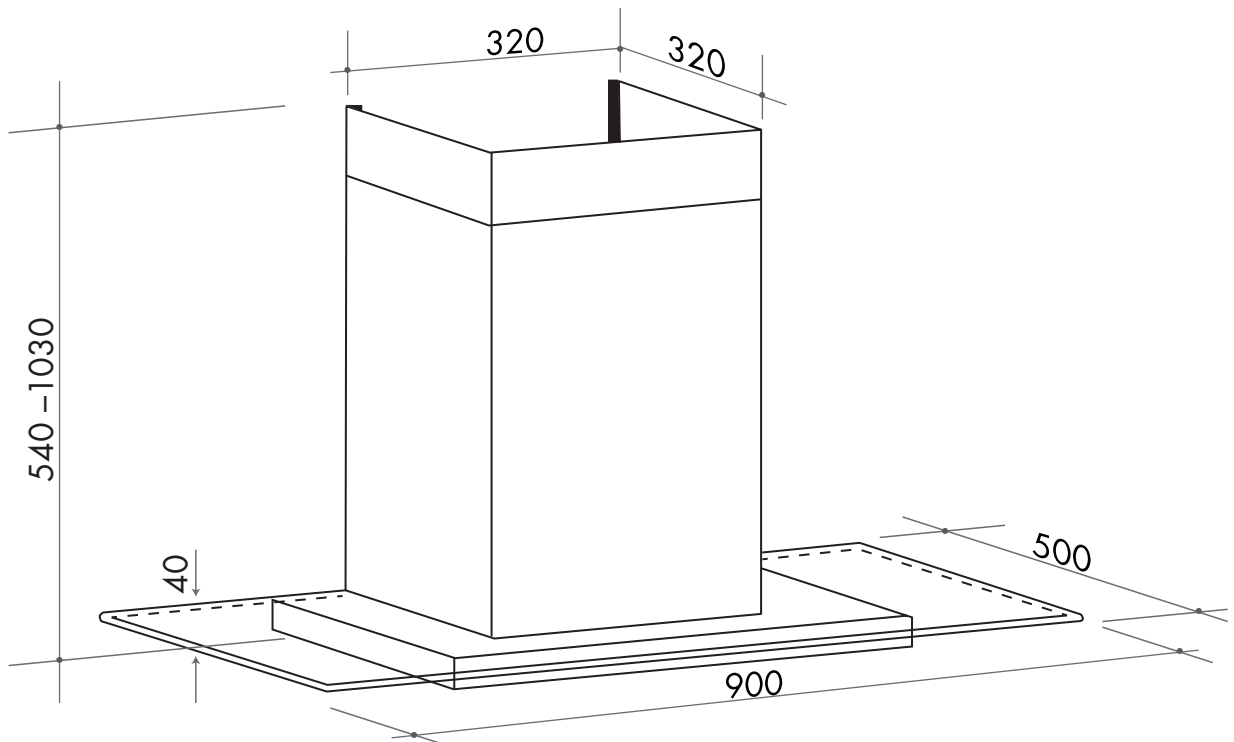

COMMERCIAL PRODUCT

IVSG900

90cm canopy wallmount rangehood

- SIZE mm** 900
- FINISH** AS430 stainless steel with straight glass canopy
- CAPACITY** 600m³/hr
- FEATURES**
- 59 dBA
 - 3 speeds
 - electronic push-button control
 - 2 x 20W halogen globes
 - aluminium mesh filters
- POWER** supplied with 160cm power cord
10 amps

IL250616

COMMERCIAL PRODUCT

IVSG900

90cm canopy wallmount rangehood

NB: drawings are not to scale — they are to be used as a guide only.
For detailed installation instructions, please refer to user guide.