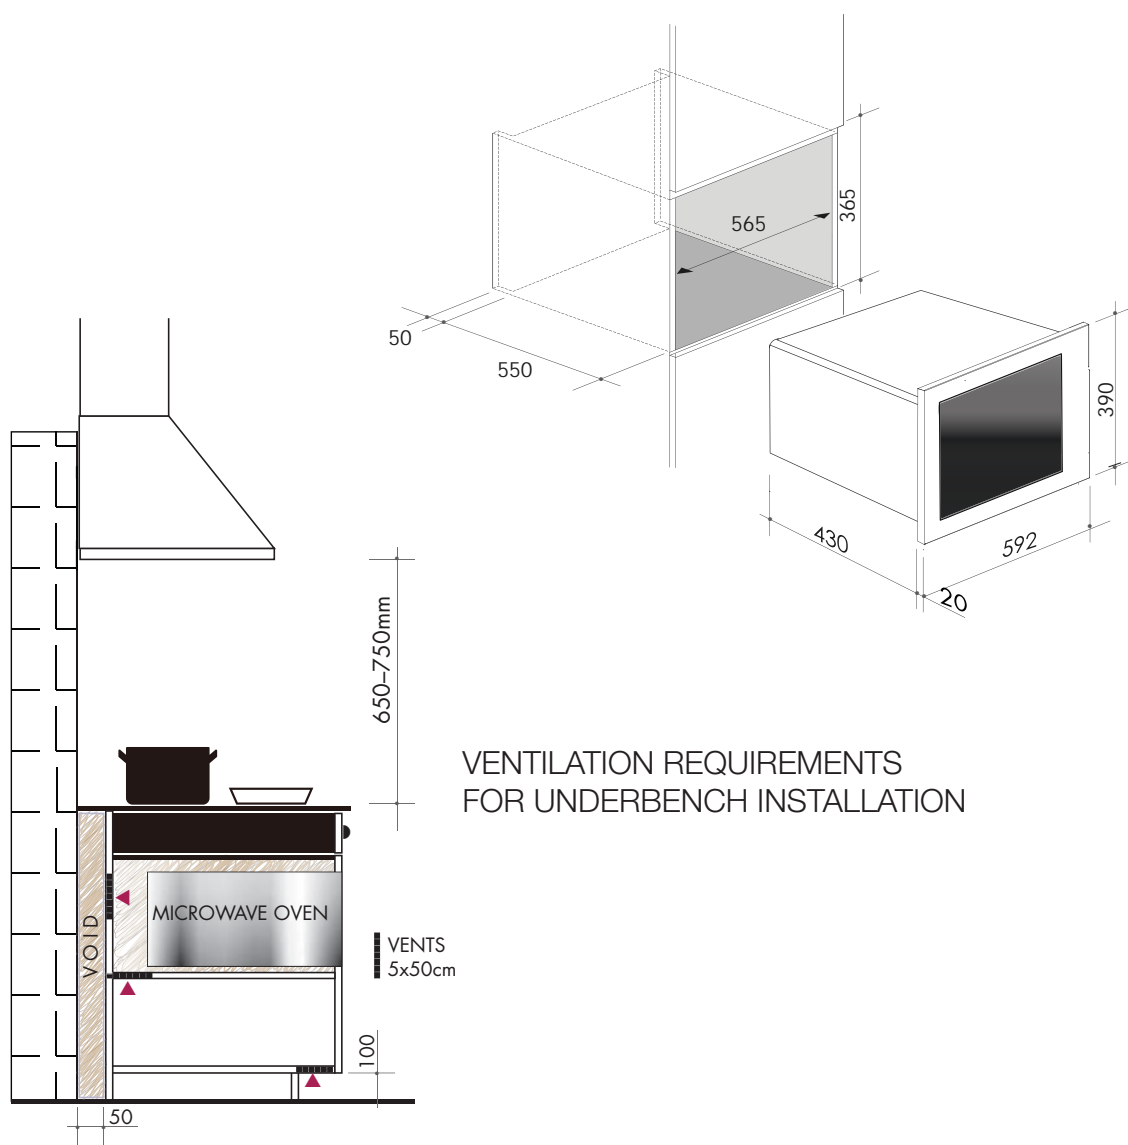

COMMERCIAL PRODUCT

IV600FBI built-in microwave oven

NB: drawings are not to scale — they are to be used as a guide only

You can find us on:

facebook.com/ILVEappliances

twitter.com/ILVE_appliances

youtube.com/ILVEappliances

liveswithilve.com

Australia National Telephone Number 1300 MYILVE (694 583) New Zealand Telephone Number 0508 458 369
ILVE showrooms are open daily from 9am-5pm and Saturdays 10am-4pm (WA by appointment only on Saturdays)

ilve.com.au

NSW & ACT (head office)

48 Moore Street
Leichhardt
02 8569 4699

VIC | TAS | SA

1211 Toorak Road
CAMBERWELL
03 9809 2155

QLD

1/42 Cavendish Road
COORPAROO
07 3397 0850

WA | NT

10/55 Howe Street
OSBORNE PARK
08 9201 9188

New Zealand

PO Box 11.160
Sockburn Christchurch
03 344 5906