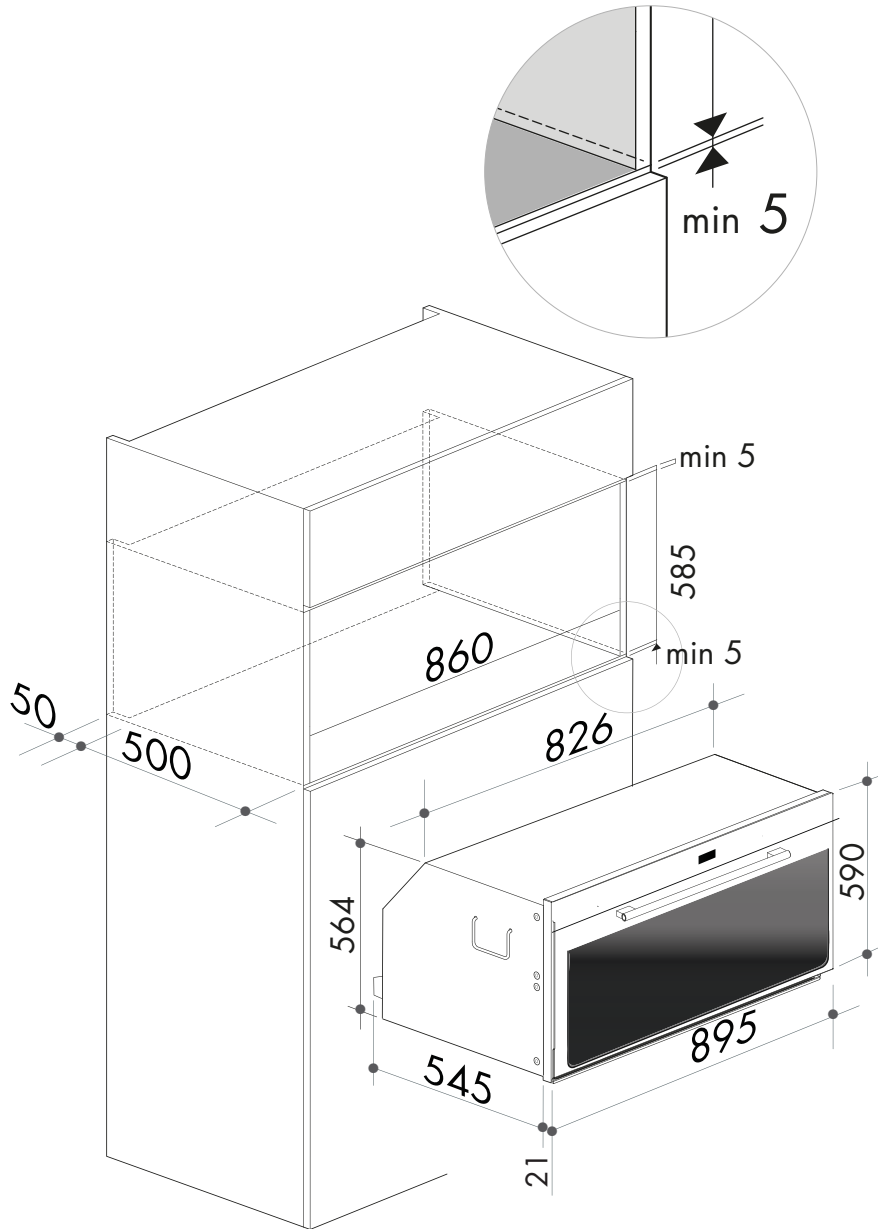

COMMERCIAL PRODUCT

ILO994X

90cm built-in electric oven

- SIZE mm** 895W x 594H x 530–551D
- FINISH** stainless steel
- CAPACITY** 102 litres
- FUNCTIONS** 7 functions
- FEATURES**
- electronic timer and clock
  - knob control temperature and function
  - preheat selection
  - 50–250°C thermostat
  - triple-glazed door
  - ULTRA-Clean enamel interior
  - oven light stays on while in use
  - child lock
  - tangential cooling
  - oven baking tray, metal grill tray, 2x chrome wire shelves
- POWER** 3.5kW/hr total electrical consumption  
15 amp electrical connection,  
hard wired

COMMERCIAL PRODUCT

ILO994X

90cm built-in electric oven

NB: drawings are not to scale — they are to be used as a guide only. For detailed installation instructions, please refer to user guide.

You can find us on: