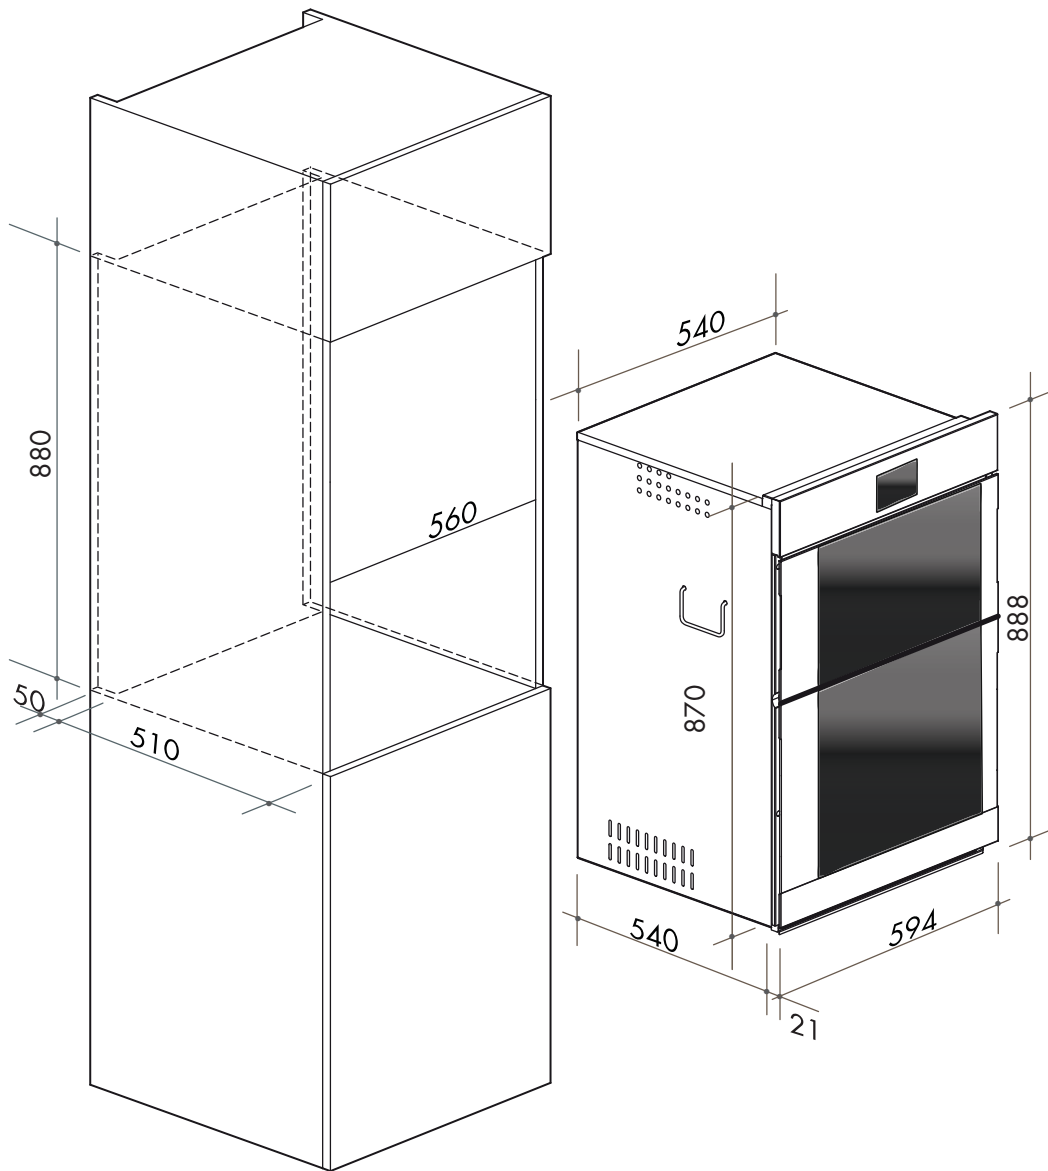

- SIZE mm** 594W x 888H x 540D + 21mm fascia
- FINISH** AS304 fingerprint-proof stainless steel
- CAPACITY** 36 + 65 litres
- FUNCTIONS** TOP OVEN: 3 cooking functions, light  
LOWER OVEN: 6 cooking functions, light
- FEATURES**
  - knob controls
  - 34-litre top oven | 65 litre lower oven
  - 0–250°C thermostat
  - 3 cooking levels top oven
  - 5 cooking levels lower oven
  - chrome wire shelving
  - safety door
- POWER** total electrical consumption: 3.7 kW/hr  
electrical connection: 15 amp GPO/hard connection

ILO888X

ILO888X 60cm built-in double electric oven

NB: drawings are not to scale — they are to be used as a guide only.  
For detailed installation instructions, please refer to user guide.

You can find us on: