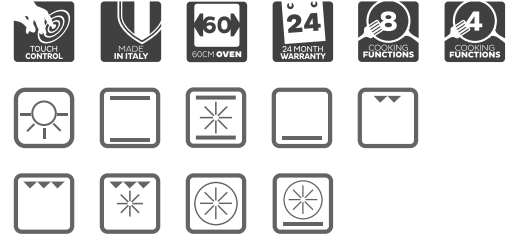

- SIZE mm** 594W x 888H x 540D + 21mm fascia
- FINISH** AS304 fingerprint-proof stainless steel
- CAPACITY** 36 + 65 litres
- FUNCTIONS** TOP OVEN: 3 cooking functions, light  
LOWER OVEN: 6 cooking functions, light
- FEATURES**
  - knob controls
  - 34-litre top oven | 65 litre lower oven
  - 0–250°C thermostat
  - 3 cooking levels top oven
  - 5 cooking levels lower oven
  - chrome wire shelving
  - safety door
- POWER** total electrical consumption: 3.7 kW/hr  
electrical connection: 15 amp GPO/hard connection