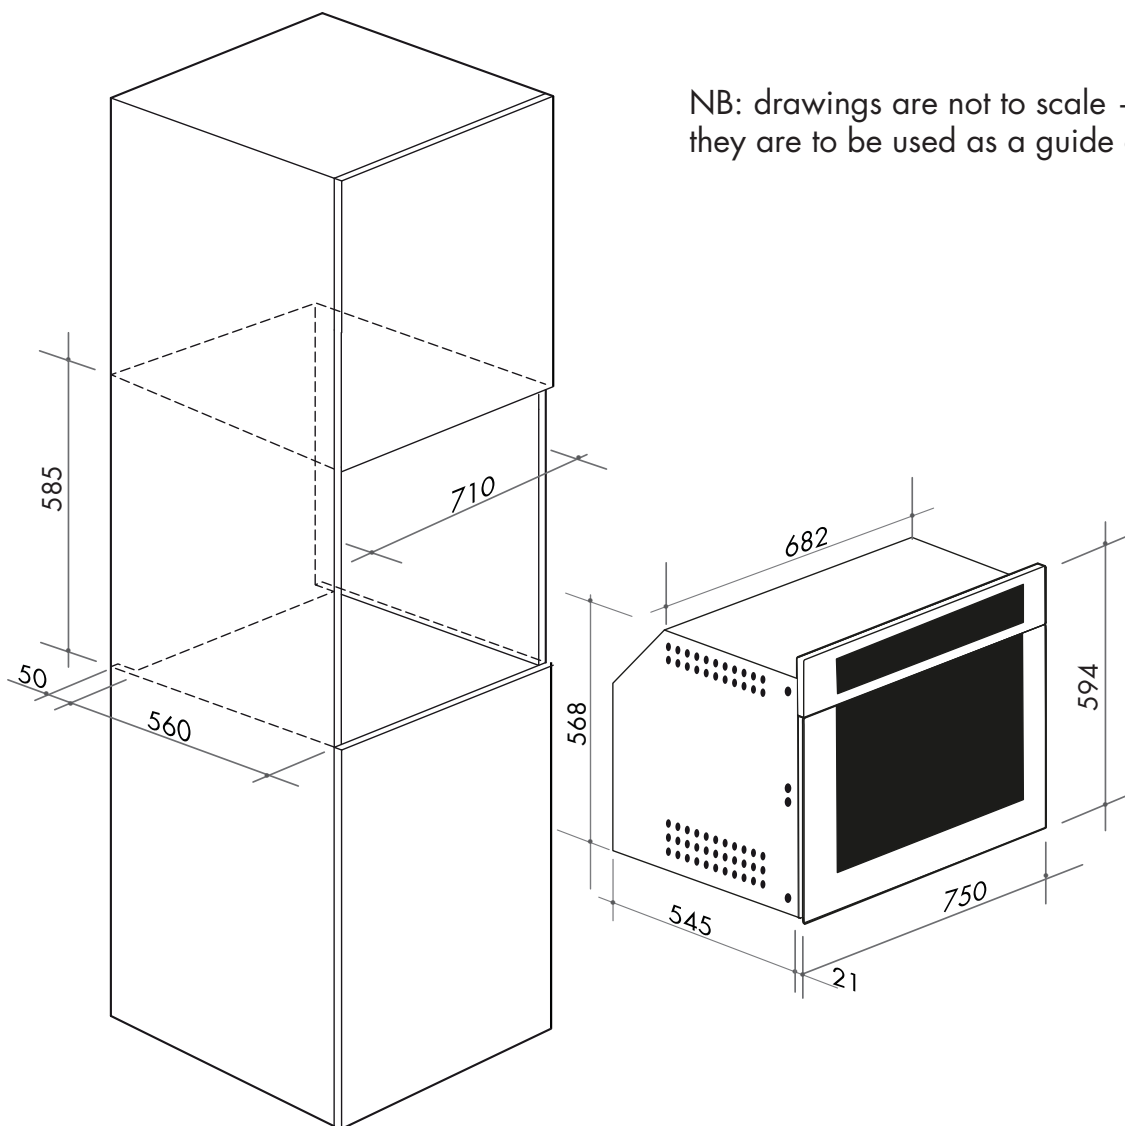

COMMERCIAL PRODUCT

ILO759XP 75cm built-in pyrolytic electric oven

NB: drawings are not to scale — they are to be used as a guide only

You can find us on:

facebook.com/ILVEappliances

twitter.com/ILVE_appliances

youtube.com/ILVEappliances

BLOG livewithilve.com
BLOG

Australia National Telephone Number 1300 MYILVE (694 583) New Zealand Telephone Number 0508 458 369
ILVE showrooms are open daily from 9am-5pm and Saturdays 10am-4pm (WA by appointment only on Saturdays)

ilve.com.au

NSW & ACT (head office)

48 Moore Street
Leichhardt
02 8569 4699

VIC | TAS | SA

1211 Toorak Road
CAMBERWELL
03 9809 2155

QLD

1/42 Cavendish Road
COORPAROO
07 3397 0850

WA | NT

10/55 Howe Street
OSBORNE PARK
08 9201 9188

New Zealand

PO Box 11.160
Sockburn Christchurch
03 344 5906