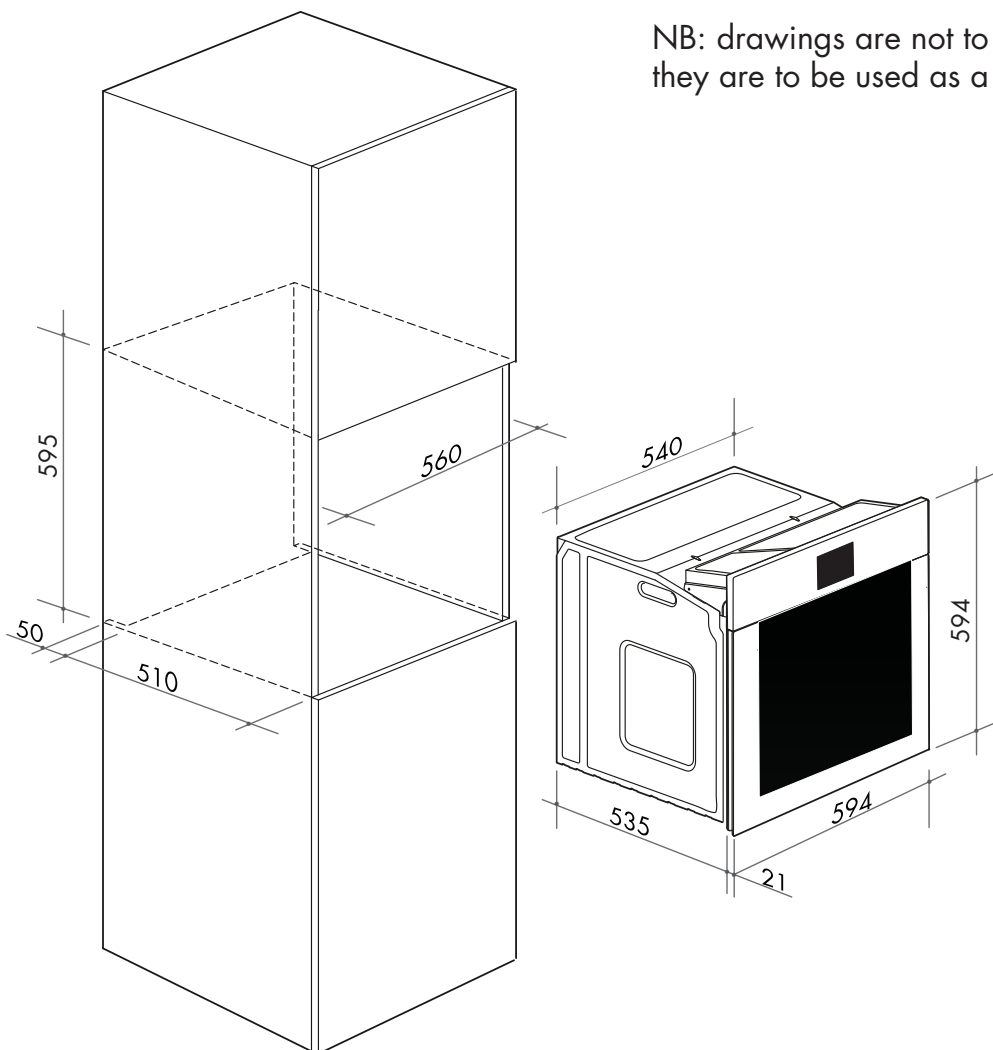

COMMERCIAL PRODUCT

ILO691XP 60cm built-in pyrolytic electric oven

NB: drawings are not to scale — they are to be used as a guide only

You can find us on:

facebook.com/ILVEappliances

twitter.com/ILVE_appliances

youtube.com/ILVEappliances

livewithilve.com

Australia National Telephone Number 1300 MYILVE (694 583) New Zealand Telephone Number 0508 458 369
ILVE showrooms are open daily from 9am-5pm and Saturdays 10am-4pm (WA by appointment only on Saturdays)

ilve.com.au

NSW & ACT (head office)

48 Moore Street
Leichhardt
02 8569 4699

VIC | TAS | SA

1211 Toorak Road
CAMBERWELL
03 9809 2155

QLD

1/42 Cavendish Road
COORPAROO
07 3397 0850

WA | NT

10/55 Howe Street
OSBORNE PARK
08 9201 9188

New Zealand

PO Box 11.160
Sockburn Christchurch
03 344 5906