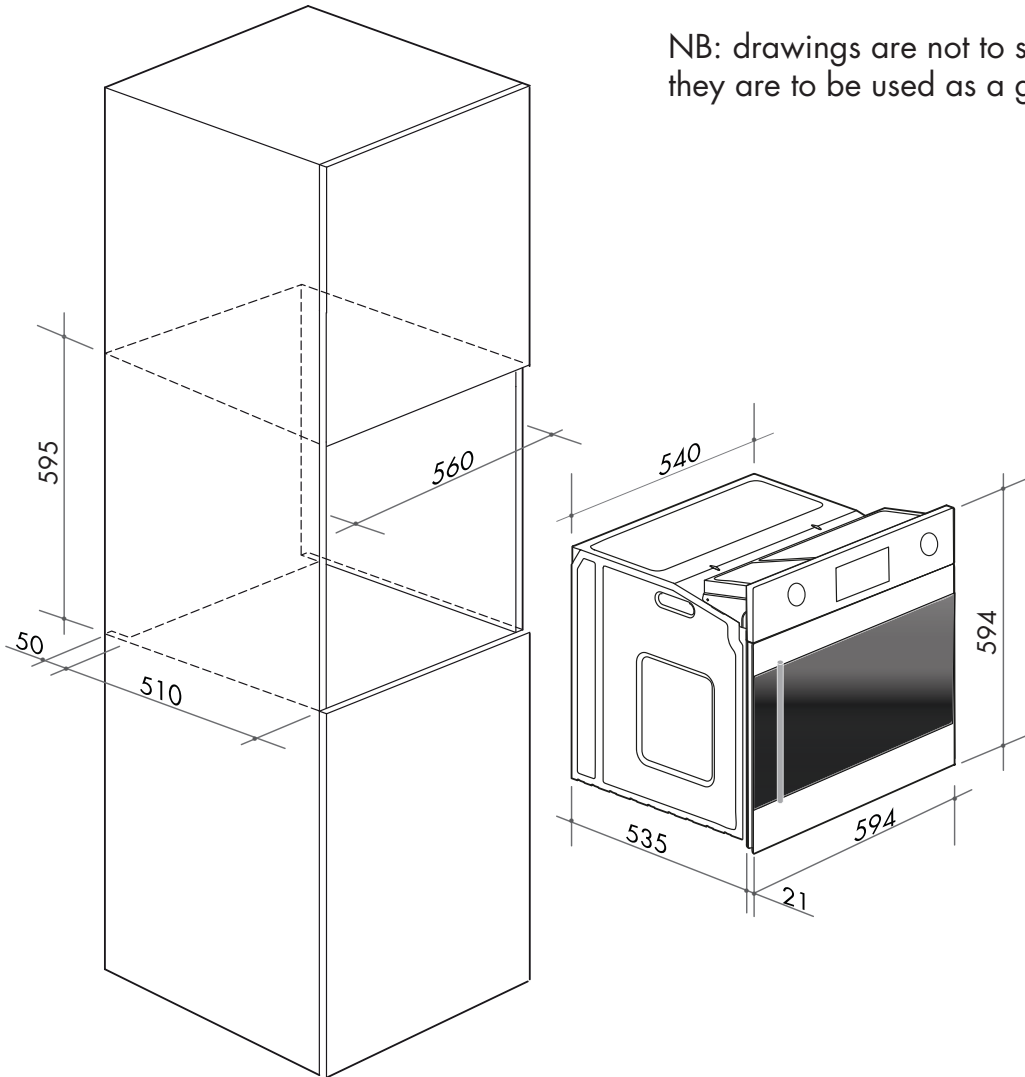

COMMERCIAL PRODUCT

ILO691WV 60cm built-in multifunction electric oven

NSW & ACT (head office)

48 Moore Street
Leichhardt
02 8569 4699

VIC | TAS | SA

1211 Toorak Road
CAMBERWELL
03 9809 2155

QLD

1/42 Cavendish Road
COORPAROO
07 3397 0850

WA | NT

10/55 Howe Street
OSBORNE PARK
08 9201 9188

New Zealand

PO Box 11.160
Sockburn Christchurch
03 344 5906