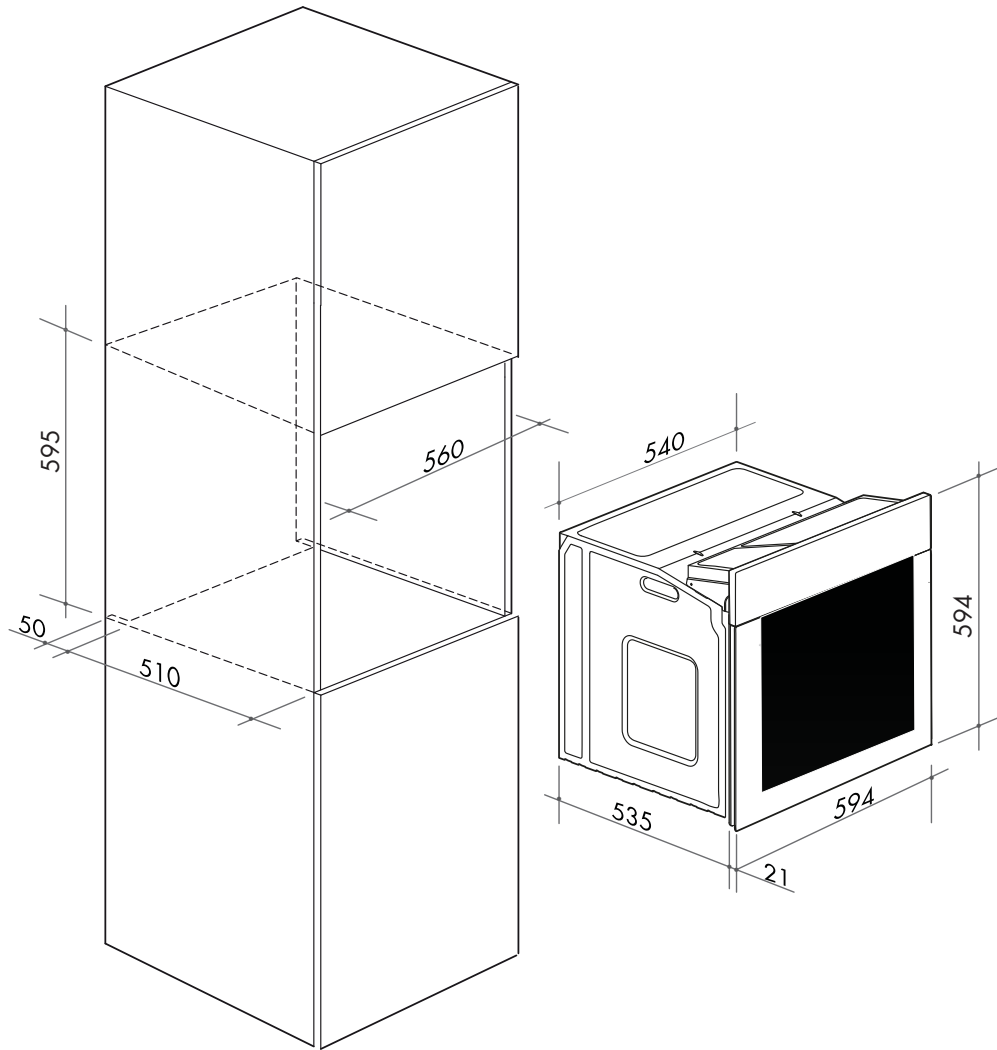

COMMERCIAL PRODUCT

ILO690X

60cm built-in multifunction electric oven

- SIZE mm** 594W x 594H x 535D + 21mm fascia
- FINISH** AS304 stainless steel
- CAPACITY** 65 litres
- FUNCTIONS** 9 functions —
pizza, fan forced, fan grill, static grill, half static grill, bottom element, fan assisted, convection, light
- FEATURES**
- 60-minute countdown timer
 - knob control panel
 - ULTRA-Clean interior enamel
 - AS430 stainless steel
 - 0–250°C thermostat
 - 5 cooking levels
 - 60-minute countdown timer
 - tangential cooling fan
 - double-glazed glass door
 - easy-clean inner glass door
 - oven baking tray, metal grill tray
- POWER** 3.5kW/hr total electrical consumption
15 amp electrical connection, hard connection

COMMERCIAL PRODUCT

ILO690X

60cm built-in multifunction electric oven

NB: drawings are not to scale — they are to be used as a guide only.
For detailed installation instructions, please refer to user guide.