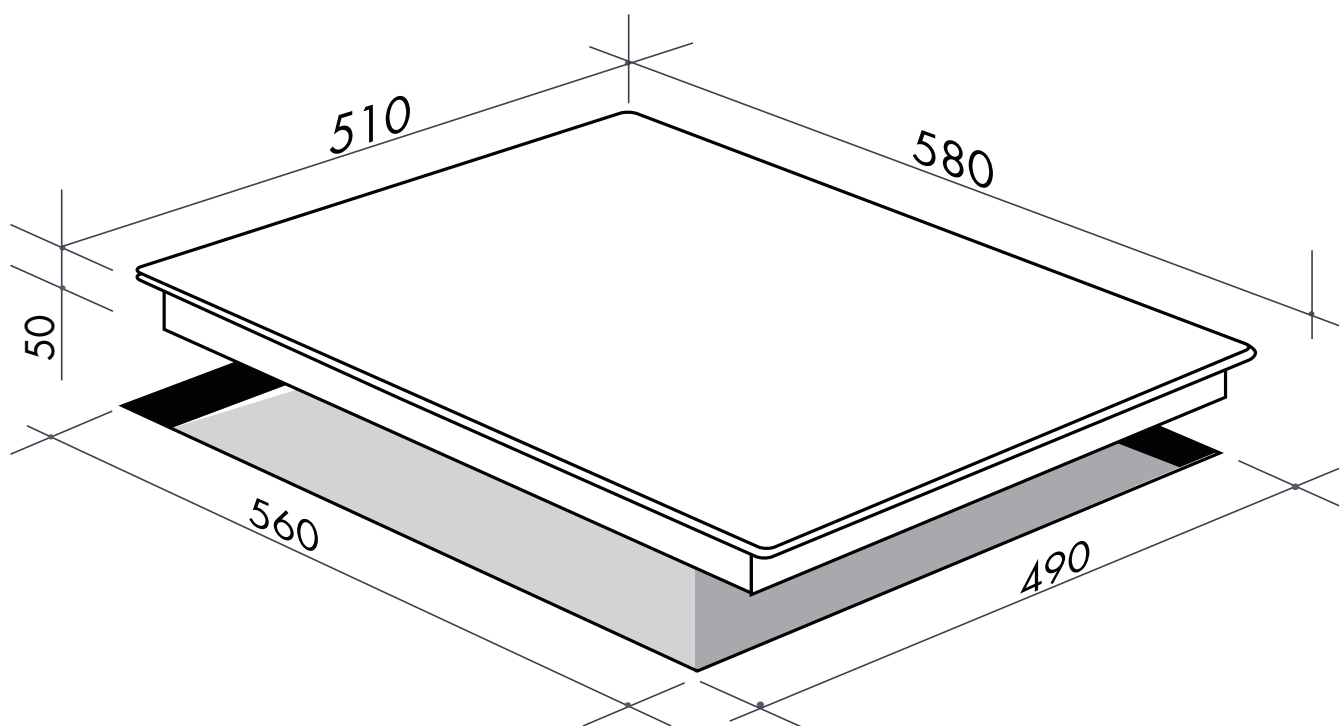

COMMERCIAL PRODUCT

ILGP64WV 60cm gas cooktop

NB: drawings are not to scale — they are to be used as a guide only

facebook.com/ILVEappliances

twitter.com/ILVE_appliances

youtube.com/ILVEappliances

livewithilve.com

Australia National Telephone Number 1300 MYILVE (694 583) New Zealand Telephone Number 0508 458 369
ILVE showrooms are open daily from 9am-5pm and Saturdays 10am-4pm (WA by appointment only on Saturdays)

ilve.com.au

NSW & ACT (head office)

48 Moore Street
Leichhardt
02 8569 4699

VIC | TAS | SA

1211 Toorak Road
CAMBERWELL
03 9809 2155

QLD

1/42 Cavendish Road
COORPAROO
07 3397 0850

WA | NT

10/55 Howe Street
OSBORNE PARK
08 9201 9188

New Zealand

PO Box 11.160
Sockburn Christchurch
03 344 5906