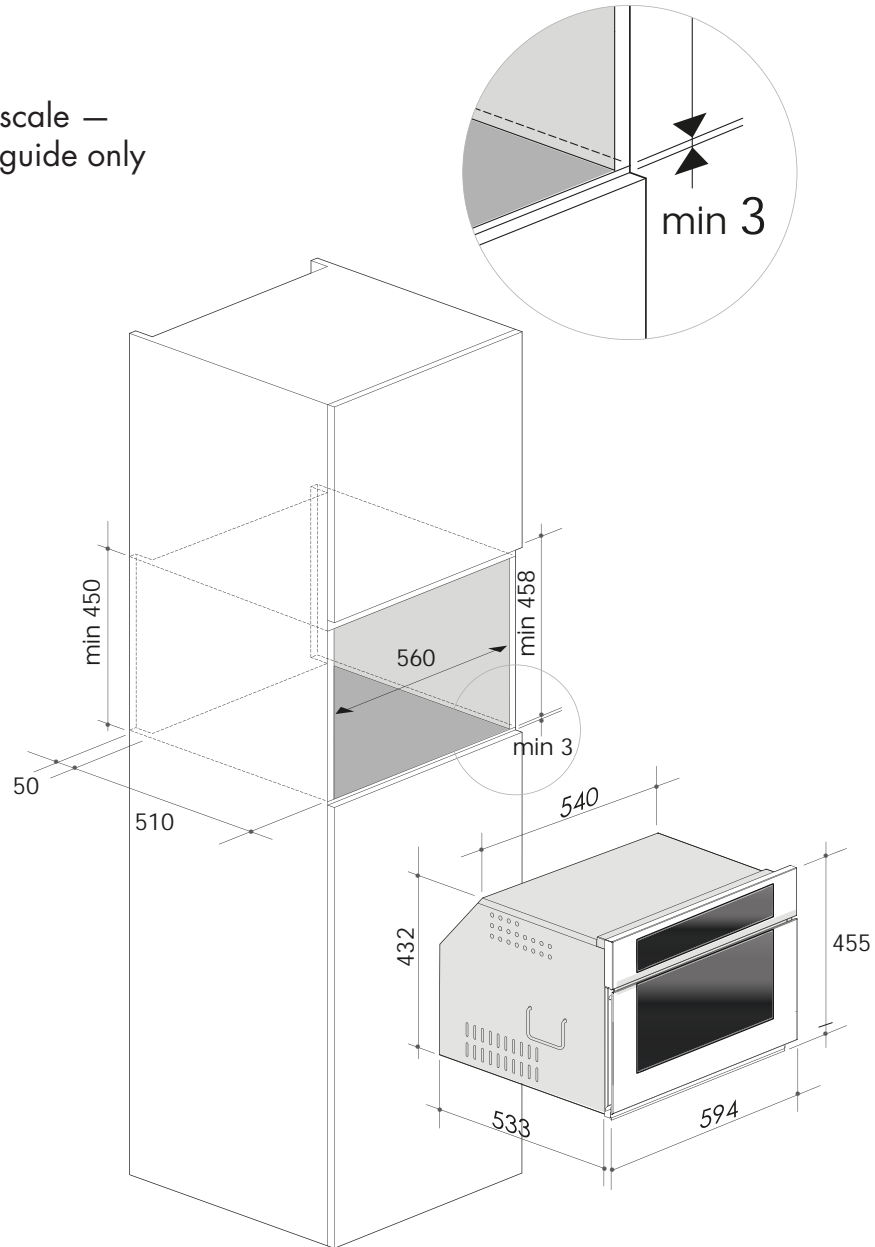

COMMERCIAL PRODUCT

ILCM45X

built-in combination microwave oven

NB: drawings are not to scale — they are to be used as a guide only

You can find us on:

facebook.com/ILVEappliances

twitter.com/ILVE_appliances

youtube.com/ILVEappliances

liveswithilve.com

Australia National Telephone Number 1300 MYILVE (694 583) New Zealand Telephone Number 0508 458 369
ILVE showrooms are open Tuesday to Friday from 9am-5pm and Saturdays 10am-4pm (WA by appointment only on Saturdays)

ilve.com.au

NSW & ACT
(head office)

48 Moore Street
Leichhardt
02 8569 4699

VIC | SA

1211 Toorak Road
CAMBERWELL
03 9809 2155

TASMANIA

3 Pear Avenue
DERWENT PARK 7009
03 6272 7386

QLD

1/42 Cavendish Road
COORPAROO
07 3397 0850

WA | NT

10/55 Howe Street
OSBORNE PARK
08 9201 9188

New Zealand

PO Box 11.160
Sockburn Christchurch
03 344 5906