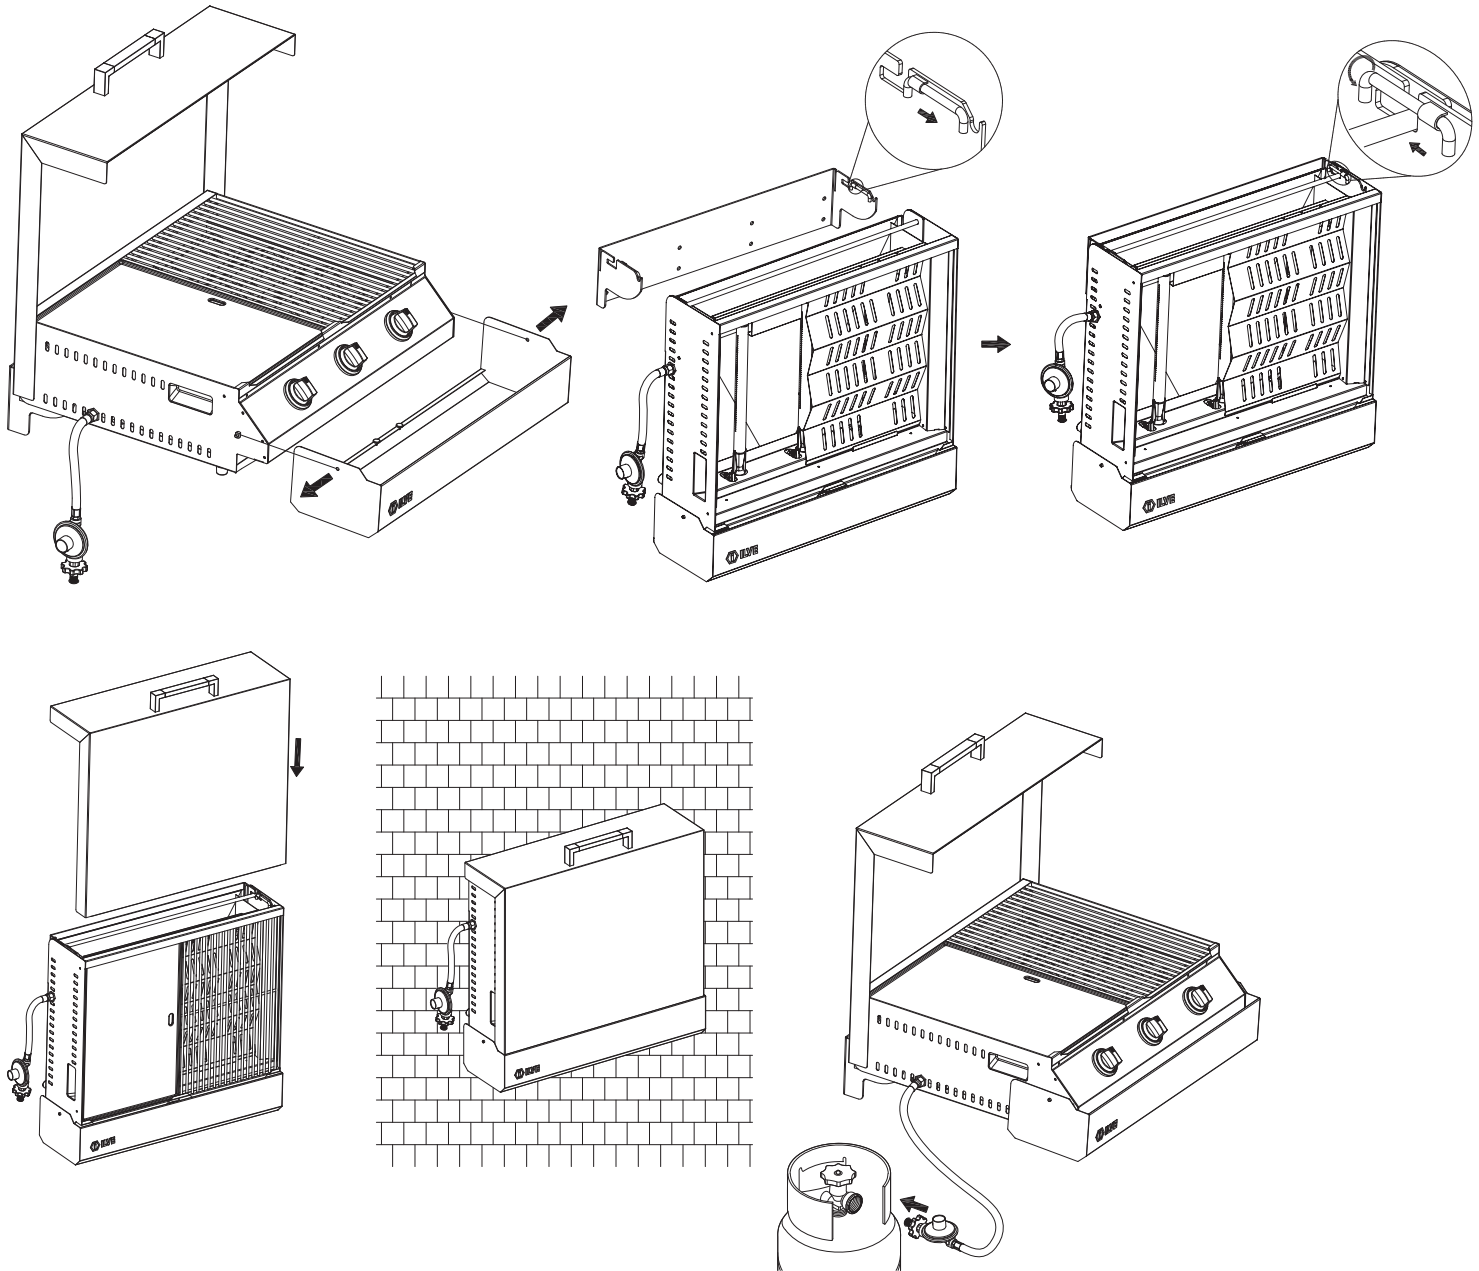

ILBBQ643X

space-saving wallmounted barbecue

NB: drawings are not to scale — they are to be used as a guide only

You can find us on:

f facebook.com/ILVEappliances

t twitter.com/ILVE_appliances

YouTube youtube.com/ILVEappliances

BLOG livewithilve.com

Australia National Telephone Number 1300 MYILVE (694 583) New Zealand Telephone Number 0508 458 369
ILVE showrooms are open daily from 9am-5pm and Saturdays 10am-4pm (WA by appointment only on Saturdays)

ilve.com.au

NSW & ACT
(head office)

48 Moore Street
Leichhardt
02 8569 4699

VIC | SA

1211 Toorak Road
CAMBERWELL
03 9809 2155

TASMANIA

3 Pear Avenue
DERWENT PARK 7009
03 6272 7386

QLD

1/42 Cavendish Road
COORPAROO
07 3397 0850

WA | NT

10/55 Howe Street
OSBORNE PARK
08 9201 9188

New Zealand

PO Box 11.160
Sockburn Christchurch
03 344 5906