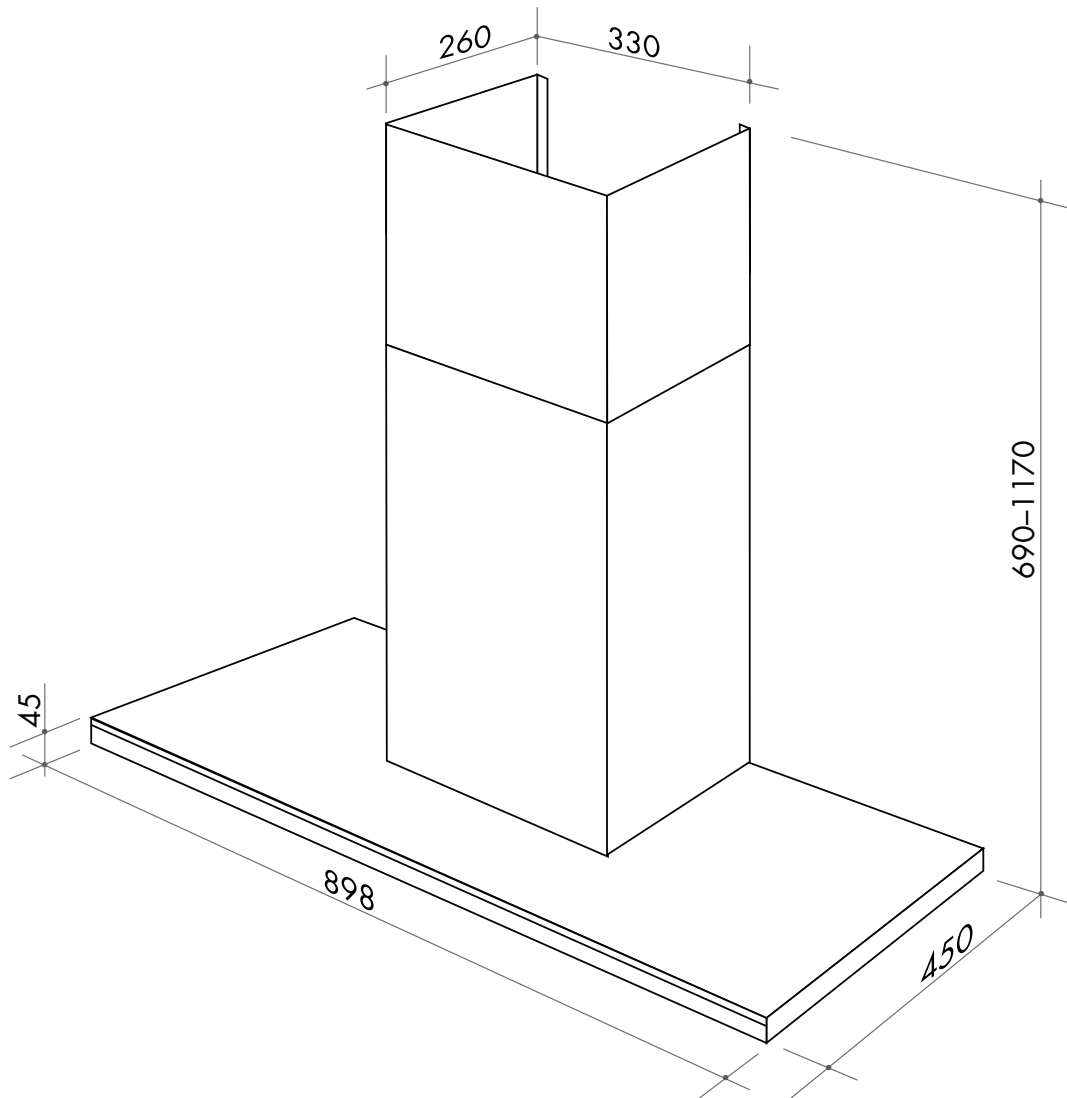

COMMERCIAL PRODUCT

H15

90cm canopy rangehood

EXCLUSIVE TO HARVEY NORMAN

<b>SIZE mm</b>	90cm wide
<b>FINISH</b>	stainless steel — available with black or white fascia
<b>CAPACITY</b>	930m <sup>3</sup> /hr
<b>FEATURES</b>	<ul style="list-style-type: none"> <li>• 54 dBA</li> <li>• double turbine fan</li> <li>• single motor</li> <li>• electronic push button with variable speed</li> <li>• 2 x 20W halogen globes</li> <li>• light indicator for grease filter maintenance</li> <li>• adjustable and delayed self switch-off feature</li> <li>• Ø150mm ducting</li> </ul>
<b>POWER</b>	10 amps

COMMERCIAL PRODUCT

H15

90cm canopy rangehood

NB: drawings are not to scale — they are to be used as a guide only.  
For detailed installation instructions, please refer to user guide.

You can find us on:

 [facebook.com/ILVEappliances](https://facebook.com/ILVEappliances)