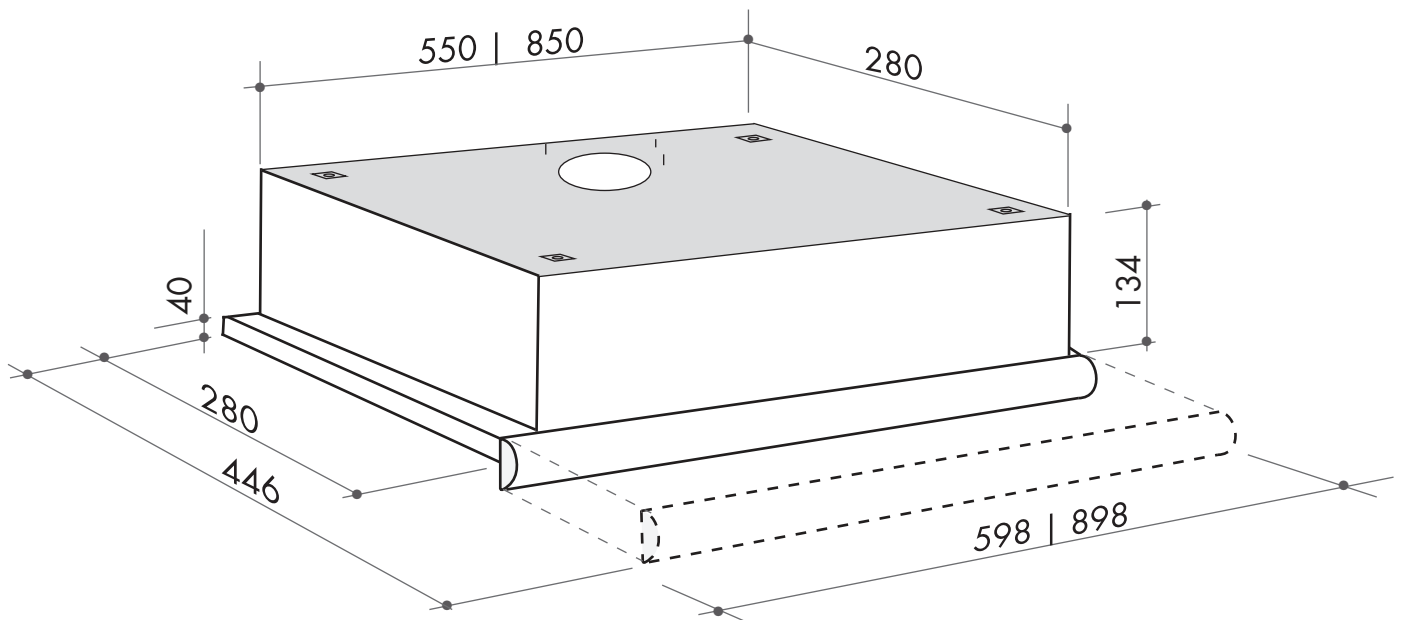

COMMERCIAL PRODUCT

CSFR60

60cm slideout rangehood

SIZE mm	600W
FINISH	stainless steel
CAPACITY	310m ³ /hr net airflow
FEATURES	<ul style="list-style-type: none">• maximum airflow (m³/h): 350m³/hr net• noise (dB): 65 maximum• maximum power consumption 180W• slider controls• aluminium filter• 2 anti-grease filters• 3 extraction levels• 1 x E-14 energy-saving 9W lamp• 120mm outlet diameter• installation with outlet tube to the exterior/recirculating• easy installation system• standard 40mm aluminium front rail supplied: extra 70mm rail also included for use in recirculating mode

Rangehood extraction rate m³/hr reading is measured at 1m duct up, 1x90° C bend and 1m vertical duct

EAN9341584035295

DISCLAIMER

Eurolinx Pty Ltd, trading as ILVE Appliances, is continually seeking ways to improve the design specifications, aesthetics and production techniques of its products. As a result alterations to our products and designs take place continually. Whilst every effort is made to produce information and literature that is up to date, this brochure should not be regarded as an infallible guide to the current specifications, nor does it constitute an offer for the sale of any particular product. Product dimensions indicated in our literature is indicative only. Actual product only should be used to define dimension cutouts. Distributors, and retailers are not agents of ILVE Appliances and are not authorized to bind ILVE Appliances by any express or implied undertaking or representation.

IL180418

COMMERCIAL PRODUCT

CSFR60

60cm slideout rangehood

NB: drawings are not to scale — they are to be used as a guide only.
For full installation instructions, please refer to user manual.

You can find us on: