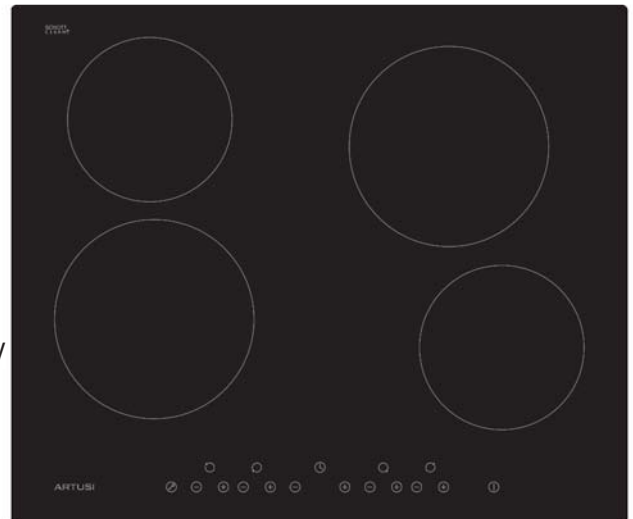

CACC70

70cm ceramic electric cooktop

SIZE mm

700W x 520D x 47H + 4mm glass
CUTOUT: 560W x 490D

FINISH

black ceramic glass

CAPACITY

position	zone	boost
front left:	1800W	
rear left:	1200W	
front right:	1200W	
rear right:	1000W	2200W
TOTAL:	6.4 kW/hr	

FEATURES

- flushmount
- 4 heat zones
- residual heat indicators
- easy-clean surface
- touch control
- child safety lock
- automatic pan detection
- 9 heat levels per zone
- 99-minute timer
- automatic safety cutoff
- low profile