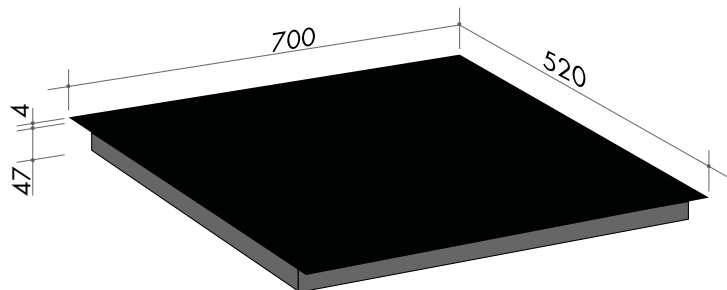

CACC70

70cm ceramic electric cooktop

NB: drawings are not to scale — they are to be used as a guide only

Australia National Telephone Number 1300 649 583 New Zealand Telephone Number 0508 458 369
ARTUSI showrooms are open daily from 9am-5pm and Saturdays 10am-4pm

artusi.com.au

NSW & ACT (head office)

48 Moore Street
Leichhardt
02 8569 4699

VIC | TAS | SA

1211 Toorak Road
CAMBERWELL
03 9809 2155

QLD

1/42 Cavendish Road
COORPAROO
07 3397 0850

WA | NT

10/55 Howe Street
OSBORNE PARK
08 9201 9188

New Zealand

PO Box 11.160
Sockburn Christchurch
03 344 5913