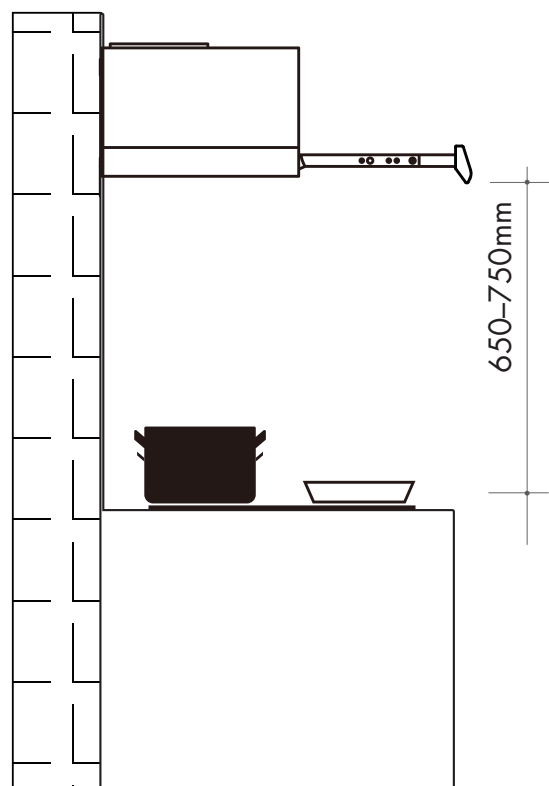

CACC70

70cm ceramic electric cooktop

NB: drawings are not to scale — they are to be used as a guide only

Australia National Telephone Number 1300 649 583 New Zealand Telephone Number 0508 458 369
ARTUSI showrooms are open daily from 9am-5pm and Saturdays 10am-4pm

artusi.com.au

NSW & ACT (head office)

48 Moore Street
Leichhardt
02 8569 4699

VIC | TAS | SA

1211 Toorak Road
CAMBERWELL
03 9809 2155

QLD

1/42 Cavendish Road
COORPAROO
07 3397 0850

WA | NT

10/55 Howe Street
OSBORNE PARK
08 9201 9188

New Zealand

PO Box 11.160
Sockburn Christchurch
03 344 5913