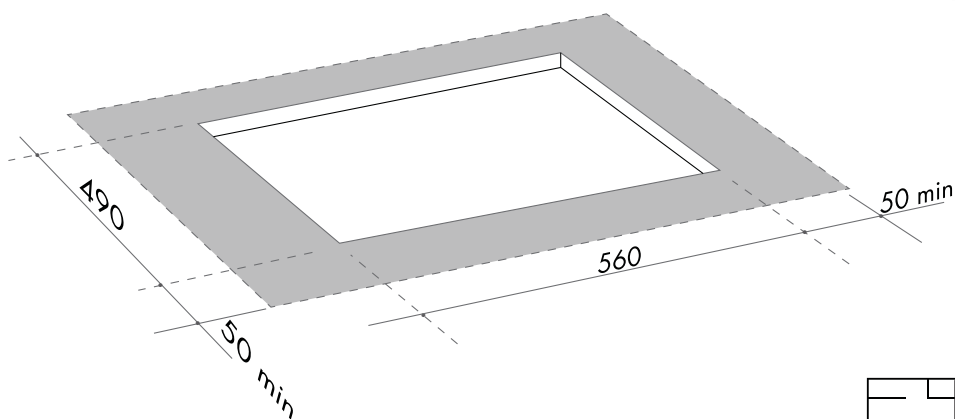

CACC70

70cm ceramic electric cooktop

NB: drawings are not to scale — they are to be used as a guide only

Australia National Telephone Number 1300 649 583 New Zealand Telephone Number 0508 458 369
ARTUSI showrooms are open daily from 9am-5pm and Saturdays 10am-4pm

artusi.com.au

NSW & ACT (head office)

48 Moore Street
Leichhardt
02 8569 4699

VIC | TAS | SA

1211 Toorak Road
CAMBERWELL
03 9809 2155

QLD

1/42 Cavendish Road
COORPAROO
07 3397 0850

WA | NT

10/55 Howe Street
OSBORNE PARK
08 9201 9188

New Zealand

PO Box 11.160
Sockburn Christchurch
03 344 5913