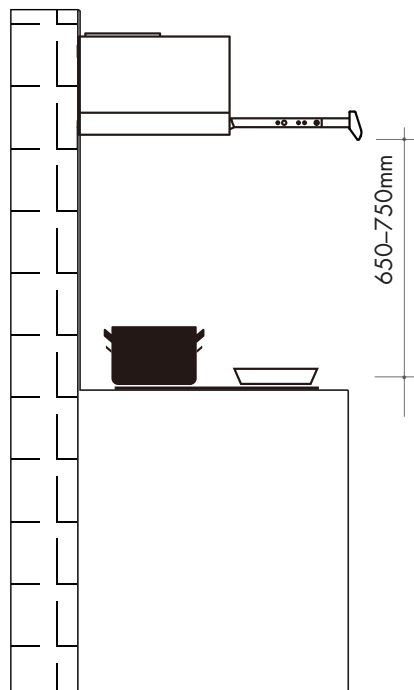

AID61

60cm induction cooktop | 4 zones

NB: drawings are not to scale — they are to be used. For detailed installation instructions, please refer to user guide.

Australia National Telephone Number 1300 649 583 New Zealand Telephone Number 0508 458 369
ARTUSI showrooms are open Tuesday to Friday from 9am-5pm and Saturdays 10am-4pm

artusi.com.au

NSW & ACT (head office)

48 Moore Street
Leichhardt
02 8569 4699

VIC | TAS | SA

1211 Toorak Road
CAMBERWELL
03 9809 2155

QLD

1/42 Cavendish Road
COORPAROO
07 3397 0850

WA | NT

10/55 Howe Street
OSBORNE PARK
08 9201 9188

New Zealand

PO Box 11.160
Sockburn Christchurch
03 344 5913