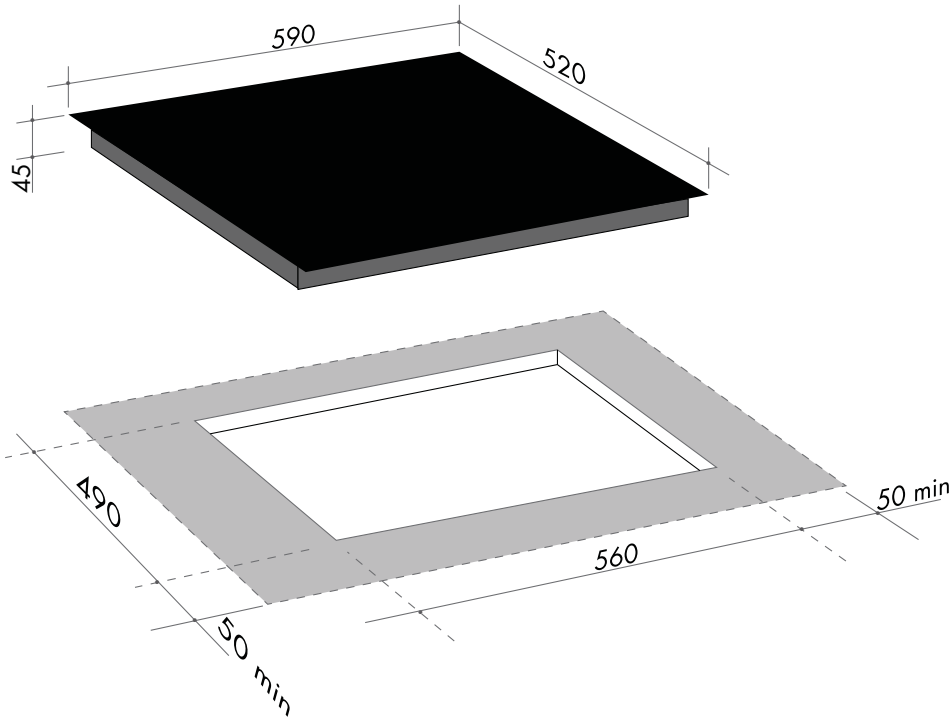

AID61

60cm induction cooktop | 4 zones

NB: drawings are not to scale — they are to be used. For detailed installation instructions, please refer to user guide.

Australia National Telephone Number 1300 649 583 New Zealand Telephone Number 0508 458 369
ARTUSI showrooms are open Tuesday to Friday from 9am-5pm and Saturdays 10am-4pm

artusi.com.au

NSW & ACT (head office)

48 Moore Street
Leichhardt
02 8569 4699

VIC | TAS | SA

1211 Toorak Road
CAMBERWELL
03 9809 2155

QLD

1/42 Cavendish Road
COORPAROO
07 3397 0850

WA | NT

10/55 Howe Street
OSBORNE PARK
08 9201 9188

New Zealand

PO Box 11.160
Sockburn Christchurch
03 344 5913